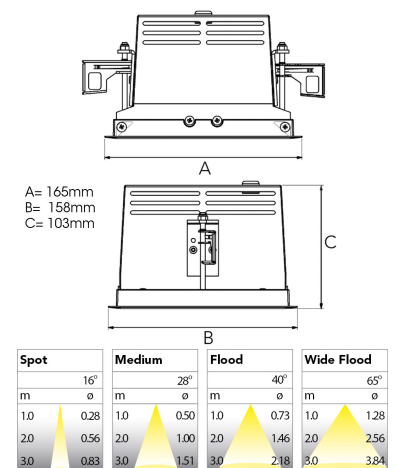

ORION I 1500, 930 (BBBL), FRAME, FLOOD W/ GLASS, GREY

ITAB

- ✓ Pour un plafond à l'aspect net et discret
- ✓ Fait pivoter le faisceau lumineux jusqu'à 30° dans n'importe quelle direction
- ✓ Disponible en blanc, noir et gris

TECHNICAL SPECIFICATION

Product Code	300-505-30
Colour	Grey
Control	On/off
CRI light colour	930 (BBBL)
Delivered lumen output lm	1266
Driver	Stand alone, included
EEL	E
Light distribution	Flood
Lightsource	LED COB
Mains input voltage	220-240 V
Measurements A	165
Measurements B	158
Measurements C	103
Mounting	Recessed
Position	360°/30°
Lifetime	L80 B10, 50.000h
Protection	IP 20, class III
Sawing instructions x	157
Sawing instructions y	150
Start Time	Instant
System power W	9,3
Unit	mm
Weight	0,9

157 x 150mm