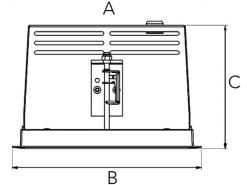

# ORION I 1500, 930 (BBBL), FRAME, FLOOD W/ GLASS, BLACK

ITAB

- ✓ Pour un plafond à l'aspect net et discret
- ✓ Fait pivoter le faisceau lumineux jusqu'à 30° dans n'importe quelle direction
- ✓ Disponible en blanc, noir et gris

## TECHNICAL SPECIFICATION

Product Code	300-12041130062
Colour	Black
Control	On/off
CRI light colour	930 (BBBL)
Delivered lumen output lm	1266
Driver	Stand alone, included
EEL	E
Light distribution	Flood
Lightsource	LED COB
Mains input voltage	220-240 V
Measurements A	165
Measurements B	158
Measurements C	103
Mounting	Recessed
Position	360°/30°
Lifetime	L80 B10, 50.000h
Protection	IP 20, class III
Sawing instructions x	157
Sawing instructions y	150
Start Time	Instant
System power W	9,3
Unit	mm
Weight	0,9

A= 165mm  
B= 158mm  
C= 103mm

Spot	16°	Medium	28°	Flood	40°	Wide Flood	65°
	ø		ø		ø		ø
1.0	0.28	1.0	0.50	1.0	0.73	1.0	1.28
2.0	0.56	2.0	1.00	2.0	1.46	2.0	2.56
3.0	0.83	3.0	1.51	3.0	2.18	3.0	3.84

157 x 150mm