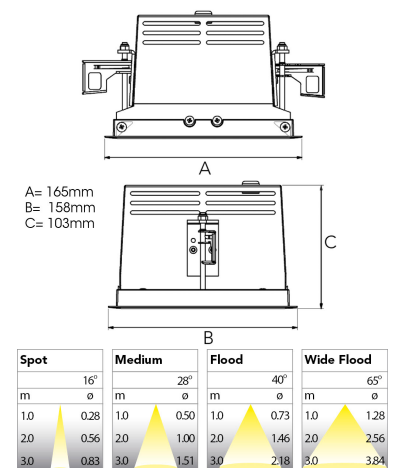

ORION I 1500, 930 (BBBL), FRAME, FLOOD W/ GLASS, WHITE

- ✓ Pour un plafond à l'aspect net et discret
- ✓ Fait pivoter le faisceau lumineux jusqu'à 30° dans n'importe quelle direction
- ✓ Disponible en blanc, noir et gris

TECHNICAL SPECIFICATION

Product Code	300-505-10
Colour	White
Control	On/off
CRI light colour	930 (BBBL)
Delivered lumen output lm	1266
Driver	Stand alone, included
EEL	E
Light distribution	Flood
Lightsource	LED COB
Mains input voltage	220-240 V
Measurements A	165
Measurements B	158
Measurements C	103
Mounting	Recessed
Position	360°/30°
Lifetime	L80 B10, 50.000h
Protection	IP 20, class III
Sawing instructions x	157
Sawing instructions y	150
Start Time	Instant
System power W	9,3
Unit	mm
Weight	0,9

157 x 150mm