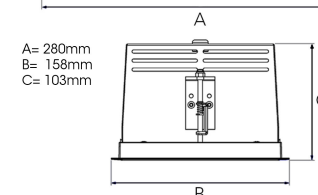

ORION II 2500, 930 (BBBL), SPOT, GREY

ITAB

- ✓ Pour un plafond à l'aspect net et discret
- ✓ Fait pivoter le faisceau lumineux jusqu'à 30° dans n'importe quelle direction
- ✓ Disponible en blanc, noir et gris

TECHNICAL SPECIFICATION

Product Code	300-590-30
Colour	Grey
Control	On/off
CRI light colour	930 (BBBL)
Delivered lumen output lm	2 x 2400
Driver	Stand alone, included
EEL	E
Light distribution	Spot
Lightsource	LED COB
Mains input voltage	220-240 V
Measurements A	280
Measurements B	158
Measurements C	103
Mounting	Recessed
Position	360°/30°
Lifetime	L80 B10, 50.000h
Protection	IP 20, class III
Sawing instructions x	272
Sawing instructions y	150
Start Time	Instant
System power W	2 x 23
Unit	mm
Weight	1,5

A= 280mm
B= 158mm
C= 103mm

Spot	Medium	Flood	Wide Flood
16°	28°	40°	65°
m	o	m	o
1.0	0.28	1.0	0.73
2.0	0.56	2.0	1.46
3.0	0.83	3.0	2.18
1.0	0.50	1.0	1.28
2.0	1.00	2.0	2.56
3.0	1.51	3.0	3.84

272 x 150mm