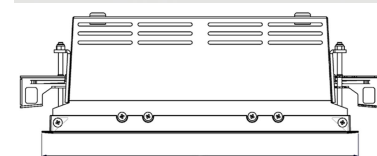

ORION II 2500, 930 (BBBL), SPOT, GREY

ITAB

- ✓ Pour un plafond à l'aspect net et discret
- ✓ Fait pivoter le faisceau lumineux jusqu'à 30° dans n'importe quelle direction
- ✓ Disponible en blanc, noir et gris

TECHNICAL SPECIFICATION

Product Code	300-590-30
Colour	Grey
Control	On/off
CRI light colour	930 (BBBL)
Delivered lumen output lm	2 x 2400
Driver	Stand alone, included
EEL	E
Light distribution	Spot
Lightsource	LED COB
Mains input voltage	220-240 V
Measurements A	280
Measurements B	158
Measurements C	103
Mounting	Recessed
Position	360°/30°
Lifetime	L80 B10, 50.000h
Protection	IP 20, class III
Sawing instructions x	272
Sawing instructions y	150
Start Time	Instant
System power W	2 x 23
Unit	mm
Weight	1,5

A= 280mm
B= 158mm
C= 103mm

Spot	Medium	Flood	Wide Flood
16°	28°	40°	65°
m	o	m	o
1.0	0.28	1.0	0.73
2.0	0.56	2.0	1.46
3.0	0.83	3.0	2.18
1.0	0.50	1.0	1.28
2.0	1.00	2.0	2.56
3.0	1.51	3.0	3.84

272 x 150mm