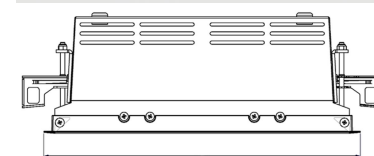

# ORION II 2500, 930 (BBBL), SPOT, BLACK

ITAB

- ✓ Pour un plafond à l'aspect net et discret
- ✓ Fait pivoter le faisceau lumineux jusqu'à 30° dans n'importe quelle direction
- ✓ Disponible en blanc, noir et gris

## TECHNICAL SPECIFICATION

Product Code	300-590-20
Colour	Black
Control	On/off
CRI light colour	930 (BBBL)
Delivered lumen output lm	2 x 2400
Driver	Stand alone, included
EEL	E
Light distribution	Spot
Lightsource	LED COB
Mains input voltage	220-240 V
Measurements A	280
Measurements B	158
Measurements C	103
Mounting	Recessed
Position	360°/30°
Lifetime	L80 B10, 50.000h
Protection	IP 20, class III
Sawing instructions x	272
Sawing instructions y	150
Start Time	Instant
System power W	2 x 23
Unit	mm
Weight	1,5

A= 280mm  
B= 158mm  
C= 103mm

Spot	Medium	Flood	Wide Flood
16°	28°	40°	65°
m	o	m	o
1.0	0.28	1.0	0.73
2.0	0.56	2.0	1.46
3.0	0.83	3.0	2.18
1.0	0.50	1.0	1.28
2.0	1.00	2.0	2.56
3.0	1.51	3.0	3.84

272 x 150mm