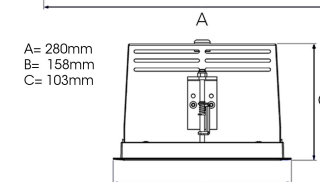

# ORION II 2500, 930 (BBBL), SPOT, BLACK

ITAB

- ✓ Pour un plafond à l'aspect net et discret
- ✓ Fait pivoter le faisceau lumineux jusqu'à 30° dans n'importe quelle direction
- ✓ Disponible en blanc, noir et gris

## TECHNICAL SPECIFICATION

Product Code	300-590-20
Colour	Black
Control	On/off
CRI light colour	930 (BBBL)
Delivered lumen output lm	2 x 2400
Driver	Stand alone, included
EEL	E
Light distribution	Spot
Lightsource	LED COB
Mains input voltage	220-240 V
Measurements A	280
Measurements B	158
Measurements C	103
Mounting	Recessed
Position	360°/30°
Lifetime	L80 B10, 50.000h
Protection	IP 20, class III
Sawing instructions x	272
Sawing instructions y	150
Start Time	Instant
System power W	2 x 23
Unit	mm
Weight	1,5

A= 280mm  
B= 158mm  
C= 103mm

Spot	Medium	Flood	Wide Flood
16°	28°	40°	65°
m	o	m	o
1.0	0.28	1.0	0.73
2.0	0.56	2.0	1.46
3.0	0.83	3.0	2.18
1.0	0.50	1.0	1.28
2.0	1.00	2.0	2.56
3.0	1.51	3.0	3.84

272 x 150mm