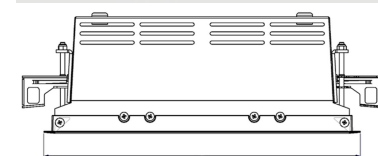

# ORION II 2500, 930 (BBBL), SPOT, WHITE

ITAB

- ✓ Pour un plafond à l'aspect net et discret
- ✓ Fait pivoter le faisceau lumineux jusqu'à 30° dans n'importe quelle direction
- ✓ Disponible en blanc, noir et gris

## TECHNICAL SPECIFICATION

Product Code	300-590-10
Colour	White
Control	On/off
CRI light colour	930 (BBBL)
Delivered lumen output lm	2 x 2400
Driver	Stand alone, included
EEL	E
Light distribution	Spot
Lightsource	LED COB
Mains input voltage	220-240 V
Measurements A	280
Measurements B	158
Measurements C	103
Mounting	Recessed
Position	360°/30°
Lifetime	L80 B10, 50.000h
Protection	IP 20, class III
Sawing instructions x	272
Sawing instructions y	150
Start Time	Instant
System power W	2 x 23
Unit	mm
Weight	1,5

A= 280mm  
B= 158mm  
C= 103mm

Spot	Medium	Flood	Wide Flood
16°	28°	40°	65°
m	o	m	o
1.0	0.28	1.0	0.73
2.0	0.56	2.0	1.46
3.0	0.83	3.0	2.18
1.0	0.50	1.0	1.28
2.0	1.00	2.0	2.56
3.0	1.51	3.0	3.84

272 x 150mm