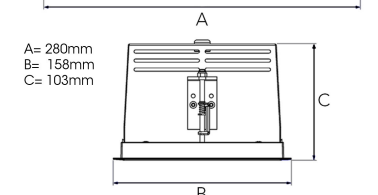

# ORION II 2500, 930 (BBBL), SPOT, WHITE

ITAB

- ✓ Pour un plafond à l'aspect net et discret
- ✓ Fait pivoter le faisceau lumineux jusqu'à 30° dans n'importe quelle direction
- ✓ Disponible en blanc, noir et gris

## TECHNICAL SPECIFICATION

Product Code	300-590-10
Colour	White
Control	On/off
CRI light colour	930 (BBBL)
Delivered lumen output lm	2 x 2400
Driver	Stand alone, included
EEL	E
Light distribution	Spot
Lightsource	LED COB
Mains input voltage	220-240 V
Measurements A	280
Measurements B	158
Measurements C	103
Mounting	Recessed
Position	360°/30°
Lifetime	L80 B10, 50.000h
Protection	IP 20, class III
Sawing instructions x	272
Sawing instructions y	150
Start Time	Instant
System power W	2 x 23
Unit	mm
Weight	1,5

A= 280mm  
B= 158mm  
C= 103mm

Spot	Medium	Flood	Wide Flood
16°	28°	40°	65°
m	o	m	o
1.0	0.28	1.0	0.73
2.0	0.56	2.0	1.46
3.0	0.83	3.0	2.18
1.0	0.50	1.0	1.28
2.0	1.00	2.0	2.56
3.0	1.51	3.0	3.84

272 x 150mm