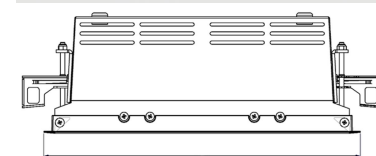

ORION II 2000, 930 (BBBL), SPOT, WHITE

ITAB

- ✓ Pour un plafond à l'aspect net et discret
- ✓ Fait pivoter le faisceau lumineux jusqu'à 30° dans n'importe quelle direction
- ✓ Disponible en blanc, noir et gris

TECHNICAL SPECIFICATION

Product Code	300-530-10
Colour	White
Control	On/off
CRI light colour	930 (BBBL)
Delivered lumen output lm	2 x 1890
Driver	Stand alone, included
EEL	E
Light distribution	Spot
Lightsouce	LED COB
Mains input voltage	220-240 V
Measurements A	280
Measurements B	158
Measurements C	103
Mounting	Recessed
Position	360°/30°
Lifetime	L80 B10, 50.000h
Protection	IP 20, class III
Sawing instructions x	272
Sawing instructions y	150
Start Time	Instant
System power W	2 x 17,2
Unit	mm
Weight	1,5

Spot	Medium	Flood	Wide Flood
16°	28°	40°	65°
m	o	m	o
1.0	0.28	1.0	0.73
2.0	0.56	2.0	1.46
3.0	0.83	3.0	2.18
1.0	0.50	1.0	1.28
2.0	1.00	2.0	2.56
3.0	1.51	3.0	3.84

272 x 150mm