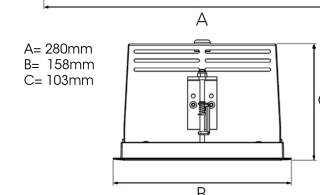

ORION II 2000, 930 (BBBL), SPOT, WHITE

ITAB

- ✓ Pour un plafond à l'aspect net et discret
- ✓ Fait pivoter le faisceau lumineux jusqu'à 30° dans n'importe quelle direction
- ✓ Disponible en blanc, noir et gris

TECHNICAL SPECIFICATION

Product Code	300-530-10
Colour	White
Control	On/off
CRI light colour	930 (BBBL)
Delivered lumen output lm	2 x 1890
Driver	Stand alone, included
EEL	E
Light distribution	Spot
Lightsouce	LED COB
Mains input voltage	220-240 V
Measurements A	280
Measurements B	158
Measurements C	103
Mounting	Recessed
Position	360°/30°
Lifetime	L80 B10, 50.000h
Protection	IP 20, class III
Sawing instructions x	272
Sawing instructions y	150
Start Time	Instant
System power W	2 x 17,2
Unit	mm
Weight	1,5

Spot	Medium	Flood	Wide Flood
16°	28°	40°	65°
m	o	m	o
1.0	0.28	1.0	0.73
2.0	0.56	2.0	1.46
3.0	0.83	3.0	2.18
1.0	0.50	1.0	1.28
2.0	1.00	2.0	2.56
3.0	1.51	3.0	3.84

272 x 150mm