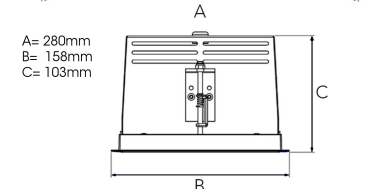

ORION II 1500, 930 (BBBL), FRAME, SPOT, RETRO, GREY

ITAB

- ✓ Pour un plafond à l'aspect net et discret
- ✓ Fait pivoter le faisceau lumineux jusqu'à 30° dans n'importe quelle direction
- ✓ Disponible en blanc, noir et gris

TECHNICAL SPECIFICATION

Product Code	300-521-31
Colour	Grey
Control	On/off
CRI light colour	930 (BBBL)
Delivered lumen output lm	2 x 1266
Driver	Stand alone, included
EEL	E
Light distribution	Spot
Lightsource	LED COB
Mains input voltage	220-240 V
Measurements A	280
Measurements B	158
Measurements C	103
Mounting	Recessed
Position	360°/30°
Lifetime	L80 B10, 50.000h
Protection	IP 20, class III
Sawing instructions x	272
Sawing instructions y	150
Start Time	Instant
System power W	2 x 9,3
Unit	mm
Weight	1,5

Spot	Medium	Flood	Wide Flood
16°	28°	40°	65°
m	ø	m	ø
1.0	0.28	1.0	0.73
2.0	0.56	2.0	1.46
3.0	0.83	3.0	2.18
1.0	0.50	1.0	1.28
2.0	1.00	2.0	2.56
3.0	1.51	3.0	3.84

272 x 150mm