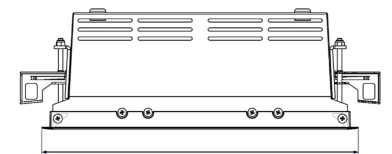

ORION II 1500, 930 (BBBL), FRAME, SPOT, RETRO, GREY

ITAB

- ✓ Pour un plafond à l'aspect net et discret
- ✓ Fait pivoter le faisceau lumineux jusqu'à 30° dans n'importe quelle direction
- ✓ Disponible en blanc, noir et gris

TECHNICAL SPECIFICATION

Product Code	300-521-31
Colour	Grey
Control	On/off
CRI light colour	930 (BBBL)
Delivered lumen output lm	2 x 1266
Driver	Stand alone, included
EEL	E
Light distribution	Spot
Lightsource	LED COB
Mains input voltage	220-240 V
Measurements A	280
Measurements B	158
Measurements C	103
Mounting	Recessed
Position	360°/30°
Lifetime	L80 B10, 50.000h
Protection	IP 20, class III
Sawing instructions x	272
Sawing instructions y	150
Start Time	Instant
System power W	2 x 9,3
Unit	mm
Weight	1,5

Spot	Medium	Flood	Wide Flood
16°	28°	40°	65°
m	ø	m	ø
1.0	0.28	1.0	0.73
2.0	0.56	2.0	1.46
3.0	0.83	3.0	2.18
1.0	0.50	1.0	1.28
2.0	1.00	2.0	2.56
3.0	1.51	3.0	3.84

272 x 150mm