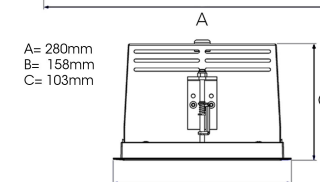

ORION II 1500, 930 (BBBL), SPOT, BLACK

ITAB

- ✓ Pour un plafond à l'aspect net et discret
- ✓ Fait pivoter le faisceau lumineux jusqu'à 30° dans n'importe quelle direction
- ✓ Disponible en blanc, noir et gris

TECHNICAL SPECIFICATION

Product Code	300-521-20
Colour	Black
Control	On/off
CRI light colour	930 (BBBL)
Delivered lumen output lm	2 x 1400
Driver	Stand alone, included
EEL	E
Light distribution	Spot
Lightsouce	LED COB
Mains input voltage	220-240 V
Measurements A	280
Measurements B	158
Measurements C	103
Mounting	Recessed
Position	360°/30°
Lifetime	L80 B10, 50.000h
Protection	IP 20, class III
Sawing instructions x	272
Sawing instructions y	150
Start Time	Instant
System power W	2 x 12
Unit	mm
Weight	1,5

A= 280mm
B= 158mm
C= 103mm

Spot	Medium	Flood	Wide Flood
16°	28°	40°	65°
m	o	m	o
1.0	0.28	1.0	0.73
2.0	0.56	2.0	1.46
3.0	0.83	3.0	2.18
1.0	0.50	1.0	1.28
2.0	1.00	2.0	2.56
3.0	1.51	3.0	3.84

272 x 150mm