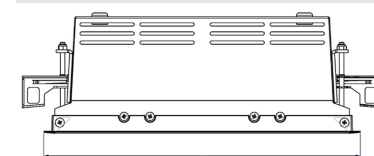

ORION II 1500, 930 (BBBL), SPOT, BLACK

ITAB

- ✓ Pour un plafond à l'aspect net et discret
- ✓ Fait pivoter le faisceau lumineux jusqu'à 30° dans n'importe quelle direction
- ✓ Disponible en blanc, noir et gris

TECHNICAL SPECIFICATION

Product Code	300-521-20
Colour	Black
Control	On/off
CRI light colour	930 (BBBL)
Delivered lumen output lm	2 x 1400
Driver	Stand alone, included
EEL	E
Light distribution	Spot
Lightsouce	LED COB
Mains input voltage	220-240 V
Measurements A	280
Measurements B	158
Measurements C	103
Mounting	Recessed
Position	360°/30°
Lifetime	L80 B10, 50.000h
Protection	IP 20, class III
Sawing instructions x	272
Sawing instructions y	150
Start Time	Instant
System power W	2 x 12
Unit	mm
Weight	1,5

A= 280mm
B= 158mm
C= 103mm

Spot	Medium	Flood	Wide Flood
16°	28°	40°	65°
m	o	m	o
1.0	0.28	1.0	0.73
2.0	0.56	2.0	1.46
3.0	0.83	3.0	2.18
1.0	0.50	1.0	1.28
2.0	1.00	2.0	2.56
3.0	1.51	3.0	3.84

272 x 150mm