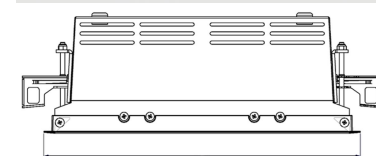

ORION II 1500, 930 (BBBL), SPOT, WHITE

ITAB

- ✓ Pour un plafond à l'aspect net et discret
- ✓ Fait pivoter le faisceau lumineux jusqu'à 30° dans n'importe quelle direction
- ✓ Disponible en blanc, noir et gris

TECHNICAL SPECIFICATION

Product Code	300-521-10
Colour	White
Control	On/off
CRI light colour	930 (BBBL)
Delivered lumen output lm	2 x 1400
Driver	Stand alone, included
EEL	E
Light distribution	Spot
Lightsource	LED COB
Mains input voltage	220-240 V
Measurements A	280
Measurements B	158
Measurements C	103
Mounting	Recessed
Position	360°/30°
Lifetime	L80 B10, 50.000h
Protection	IP 20, class III
Sawing instructions x	272
Sawing instructions y	150
Start Time	Instant
System power W	2 x 12
Unit	mm
Weight	1,5

A= 280mm
B= 158mm
C= 103mm

Spot	Medium	Flood	Wide Flood
16°	28°	40°	65°
m	o	m	o
1.0	0.28	1.0	0.73
2.0	0.56	2.0	1.46
3.0	0.83	3.0	2.18
1.0	0.50	1.0	1.28
2.0	1.00	2.0	2.56
3.0	1.51	3.0	3.84

272 x 150mm