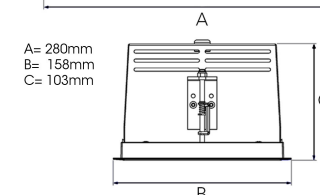

ORION II 1500, 930 (BBBL), SPOT, WHITE

ITAB

- ✓ Pour un plafond à l'aspect net et discret
- ✓ Fait pivoter le faisceau lumineux jusqu'à 30° dans n'importe quelle direction
- ✓ Disponible en blanc, noir et gris

TECHNICAL SPECIFICATION

Product Code	300-521-10
Colour	White
Control	On/off
CRI light colour	930 (BBBL)
Delivered lumen output lm	2 x 1400
Driver	Stand alone, included
EEL	E
Light distribution	Spot
Lightsource	LED COB
Mains input voltage	220-240 V
Measurements A	280
Measurements B	158
Measurements C	103
Mounting	Recessed
Position	360°/30°
Lifetime	L80 B10, 50.000h
Protection	IP 20, class III
Sawing instructions x	272
Sawing instructions y	150
Start Time	Instant
System power W	2 x 12
Unit	mm
Weight	1,5

A= 280mm
B= 158mm
C= 103mm

Spot	Medium	Flood	Wide Flood
16°	28°	40°	65°
m	o	m	o
1.0	0.28	1.0	0.73
2.0	0.56	2.0	1.46
3.0	0.83	3.0	2.18
1.0	0.50	1.0	1.28
2.0	1.00	2.0	2.56
3.0	1.51	3.0	3.84

272 x 150mm