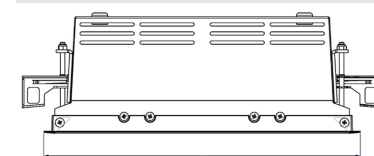

ORION II 2500, 930 (BBBL), SPOT, BLACK

ITAB

- ✓ Pour un plafond à l'aspect net et discret
- ✓ Fait pivoter le faisceau lumineux jusqu'à 30° dans n'importe quelle direction
- ✓ Disponible en blanc, noir et gris

TECHNICAL SPECIFICATION

Product Code	300-560-20
Colour	Black
Control	On/off
CRI light colour	930 (BBBL)
Delivered lumen output lm	2400
Driver	Stand alone, included
EEL	E
Light distribution	Spot
Lightsource	LED COB
Mains input voltage	220-240 V
Measurements A	165
Measurements B	158
Measurements C	103
Mounting	Recessed
Position	360°/30°
Lifetime	L80 B10, 50.000h
Protection	IP 20, class III
Sawing instructions x	157
Sawing instructions y	150
Start Time	Instant
System power W	23
Unit	mm
Weight	0,9

Spot	Medium	Flood	Wide Flood
16°	28°	40°	65°
m	o	m	o
1.0	0.28	1.0	0.73
2.0	0.56	2.0	1.46
3.0	0.83	3.0	2.18
1.0	0.50	1.0	1.28
2.0	1.00	2.0	2.56
3.0	1.51	3.0	3.84

272 x 150mm