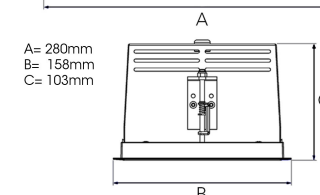

ORION II 2500, 930 (BBBL), SPOT, BLACK

ITAB

- ✓ Pour un plafond à l'aspect net et discret
- ✓ Fait pivoter le faisceau lumineux jusqu'à 30° dans n'importe quelle direction
- ✓ Disponible en blanc, noir et gris

TECHNICAL SPECIFICATION

Product Code	300-560-20
Colour	Black
Control	On/off
CRI light colour	930 (BBBL)
Delivered lumen output lm	2400
Driver	Stand alone, included
EEL	E
Light distribution	Spot
Lightsource	LED COB
Mains input voltage	220-240 V
Measurements A	165
Measurements B	158
Measurements C	103
Mounting	Recessed
Position	360°/30°
Lifetime	L80 B10, 50.000h
Protection	IP 20, class III
Sawing instructions x	157
Sawing instructions y	150
Start Time	Instant
System power W	23
Unit	mm
Weight	0,9

Spot	Medium	Flood	Wide Flood
16°	28°	40°	65°
m	o	m	o
1.0	0.28	1.0	0.73
2.0	0.56	2.0	1.46
3.0	0.83	3.0	2.18
1.0	0.50	1.0	1.28
2.0	1.00	2.0	2.56
3.0	1.51	3.0	3.84

272 x 150mm