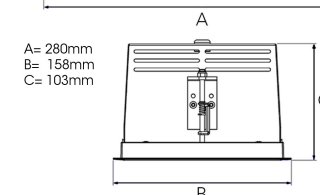

ORION II 2500, 930 (BBBL), SPOT, WHITE

ITAB

- ✓ Pour un plafond à l'aspect net et discret
- ✓ Fait pivoter le faisceau lumineux jusqu'à 30° dans n'importe quelle direction
- ✓ Disponible en blanc, noir et gris

TECHNICAL SPECIFICATION

Product Code	300-560-10
Colour	White
Control	On/off
CRI light colour	930 (BBBL)
Delivered lumen output lm	2400
Driver	Stand alone, included
EEL	E
Light distribution	Spot
Lightsource	LED COB
Mains input voltage	220-240 V
Measurements A	165
Measurements B	158
Measurements C	103
Mounting	Recessed
Position	360°/30°
Lifetime	L80 B10, 50.000h
Protection	IP 20, class III
Sawing instructions x	157
Sawing instructions y	150
Start Time	Instant
System power W	23
Unit	mm
Weight	0,9

A= 280mm
B= 158mm
C= 103mm

Spot	Medium	Flood	Wide Flood
16°	28°	40°	65°
m	o	m	o
1.0	0.28	1.0	0.73
2.0	0.56	2.0	1.46
3.0	0.83	3.0	2.18
1.0	0.50	1.0	1.28
2.0	1.00	2.0	2.56
3.0	1.51	3.0	3.84

272 x 150mm