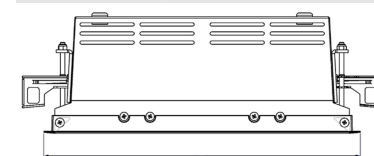

ORION II 2500, 930 (BBBL), SPOT, WHITE

ITAB

- ✓ Pour un plafond à l'aspect net et discret
- ✓ Fait pivoter le faisceau lumineux jusqu'à 30° dans n'importe quelle direction
- ✓ Disponible en blanc, noir et gris

TECHNICAL SPECIFICATION

Product Code	300-560-10
Colour	White
Control	On/off
CRI light colour	930 (BBBL)
Delivered lumen output lm	2400
Driver	Stand alone, included
EEL	E
Light distribution	Spot
Lightsource	LED COB
Mains input voltage	220-240 V
Measurements A	165
Measurements B	158
Measurements C	103
Mounting	Recessed
Position	360°/30°
Lifetime	L80 B10, 50.000h
Protection	IP 20, class III
Sawing instructions x	157
Sawing instructions y	150
Start Time	Instant
System power W	23
Unit	mm
Weight	0,9

A= 280mm
B= 158mm
C= 103mm

Spot	Medium	Flood	Wide Flood
16°	28°	40°	65°
m	o	m	o
1.0	0.28	1.0	0.73
2.0	0.56	2.0	1.46
3.0	0.83	3.0	2.18
1.0	0.50	1.0	1.28
2.0	1.00	2.0	2.56
3.0	1.51	3.0	3.84

272 x 150mm