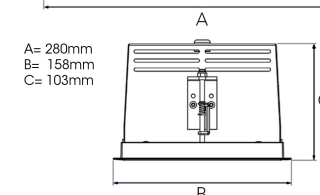

# ORION II 2000, 930 (BBBL), SPOT, GREY

ITAB

- ✓ Pour un plafond à l'aspect net et discret
- ✓ Fait pivoter le faisceau lumineux jusqu'à 30° dans n'importe quelle direction
- ✓ Disponible en blanc, noir et gris

## TECHNICAL SPECIFICATION

Product Code	300-512-30
Colour	Grey
Control	On/off
CRI light colour	930 (BBBL)
Delivered lumen output lm	1890
Driver	Stand alone, included
EEL	E
Light distribution	Spot
Lightsource	LED COB
Mains input voltage	220-240 V
Measurements A	165
Measurements B	158
Measurements C	103
Mounting	Recessed
Position	360°/30°
Lifetime	L80 B10, 50.000h
Protection	IP 20, class III
Sawing instructions x	157
Sawing instructions y	150
Start Time	Instant
System power W	17
Unit	mm
Weight	0,9

Spot	Medium	Flood	Wide Flood
16°	28°	40°	65°
m	o	m	o
1.0	0.28	1.0	0.73
2.0	0.56	2.0	1.46
3.0	0.83	3.0	2.18
1.0	0.50	1.0	1.28
2.0	1.00	2.0	2.56
3.0	1.51	3.0	3.84

272 x 150mm