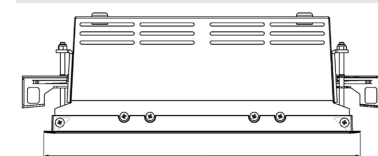

# ORION II 2000, 930 (BBBL), SPOT, GREY

ITAB

- ✓ Pour un plafond à l'aspect net et discret
- ✓ Fait pivoter le faisceau lumineux jusqu'à 30° dans n'importe quelle direction
- ✓ Disponible en blanc, noir et gris

## TECHNICAL SPECIFICATION

Product Code	300-512-30
Colour	Grey
Control	On/off
CRI light colour	930 (BBBL)
Delivered lumen output lm	1890
Driver	Stand alone, included
EEL	E
Light distribution	Spot
Lightsource	LED COB
Mains input voltage	220-240 V
Measurements A	165
Measurements B	158
Measurements C	103
Mounting	Recessed
Position	360°/30°
Lifetime	L80 B10, 50.000h
Protection	IP 20, class III
Sawing instructions x	157
Sawing instructions y	150
Start Time	Instant
System power W	17
Unit	mm
Weight	0,9

Spot	Medium	Flood	Wide Flood
16°	28°	40°	65°
m	o	m	o
1.0	0.28	1.0	0.73
2.0	0.56	2.0	1.46
3.0	0.83	3.0	2.18
1.0	0.50	1.0	1.28
2.0	1.00	2.0	2.56
3.0	1.51	3.0	3.84

272 x 150mm