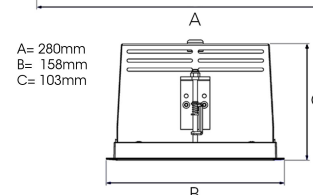

ORION II 2000, 930 (BBBL), SPOT, BLACK

ITAB

- ✓ Pour un plafond à l'aspect net et discret
- ✓ Fait pivoter le faisceau lumineux jusqu'à 30° dans n'importe quelle direction
- ✓ Disponible en blanc, noir et gris

TECHNICAL SPECIFICATION

Product Code	300-512-20
Colour	Black
Control	On/off
CRI light colour	930 (BBBL)
Delivered lumen output lm	1890
Driver	Stand alone, included
EEL	E
Light distribution	Spot
Lightsource	LED COB
Mains input voltage	220-240 V
Measurements A	165
Measurements B	158
Measurements C	103
Mounting	Recessed
Position	360°/30°
Lifetime	L80 B10, 50.000h
Protection	IP 20, class III
Sawing instructions x	157
Sawing instructions y	150
Start Time	Instant
System power W	17
Unit	mm
Weight	0,9

A= 280mm
B= 158mm
C= 103mm

Spot	Medium	Flood	Wide Flood
16°	28°	40°	65°
m	o	m	o
1.0	0.28	1.0	0.73
2.0	0.56	2.0	1.46
3.0	0.83	3.0	2.18
1.0	0.50	1.0	1.28
2.0	1.00	2.0	2.56
3.0	1.51	3.0	3.84

272 x 150mm