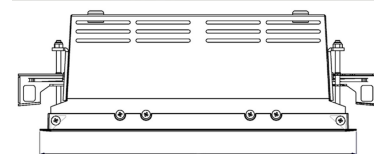

ORION II 2000, 930 (BBBL), SPOT, BLACK

ITAB

- ✓ Pour un plafond à l'aspect net et discret
- ✓ Fait pivoter le faisceau lumineux jusqu'à 30° dans n'importe quelle direction
- ✓ Disponible en blanc, noir et gris

TECHNICAL SPECIFICATION

Product Code	300-512-20
Colour	Black
Control	On/off
CRI light colour	930 (BBBL)
Delivered lumen output lm	1890
Driver	Stand alone, included
EEL	E
Light distribution	Spot
Lightsource	LED COB
Mains input voltage	220-240 V
Measurements A	165
Measurements B	158
Measurements C	103
Mounting	Recessed
Position	360°/30°
Lifetime	L80 B10, 50.000h
Protection	IP 20, class III
Sawing instructions x	157
Sawing instructions y	150
Start Time	Instant
System power W	17
Unit	mm
Weight	0,9

A= 280mm
B= 158mm
C= 103mm

Spot	Medium	Flood	Wide Flood
16°	28°	40°	65°
m	o	m	o
1.0	0.28	1.0	0.73
2.0	0.56	2.0	1.46
3.0	0.83	3.0	2.18
1.0	0.50	1.0	1.28
2.0	1.00	2.0	2.56
3.0	1.51	3.0	3.84

272 x 150mm