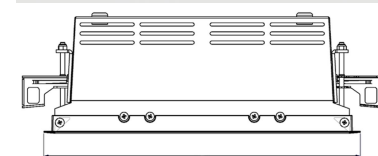

ORION II 2000, 930 (BBBL), SPOT, WHITE

ITAB

- ✓ Pour un plafond à l'aspect net et discret
- ✓ Fait pivoter le faisceau lumineux jusqu'à 30° dans n'importe quelle direction
- ✓ Disponible en blanc, noir et gris

TECHNICAL SPECIFICATION

Product Code	300-512-10
Colour	White
Control	On/off
CRI light colour	930 (BBBL)
Delivered lumen output lm	1890
Driver	Stand alone, included
EEL	E
Light distribution	Spot
Lightsouce	LED COB
Mains input voltage	220-240 V
Measurements A	165
Measurements B	158
Measurements C	103
Mounting	Recessed
Position	360°/30°
Lifetime	L80 B10, 50.000h
Protection	IP 20, class III
Sawing instructions x	157
Sawing instructions y	150
Start Time	Instant
System power W	17
Unit	mm
Weight	0,9

Spot	Medium	Flood	Wide Flood
16°	28°	40°	65°
m	o	m	o
1.0	0.28	1.0	0.73
2.0	0.56	2.0	1.46
3.0	0.83	3.0	2.18
1.0	0.50	1.0	1.28
2.0	1.00	2.0	2.56
3.0	1.51	3.0	3.84

272 x 150mm