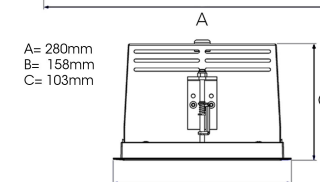

ORION II 2000, 930 (BBBL), SPOT, WHITE

ITAB

- ✓ Pour un plafond à l'aspect net et discret
- ✓ Fait pivoter le faisceau lumineux jusqu'à 30° dans n'importe quelle direction
- ✓ Disponible en blanc, noir et gris

TECHNICAL SPECIFICATION

Product Code	300-512-10
Colour	White
Control	On/off
CRI light colour	930 (BBBL)
Delivered lumen output lm	1890
Driver	Stand alone, included
EEL	E
Light distribution	Spot
Lightsouce	LED COB
Mains input voltage	220-240 V
Measurements A	165
Measurements B	158
Measurements C	103
Mounting	Recessed
Position	360°/30°
Lifetime	L80 B10, 50.000h
Protection	IP 20, class III
Sawing instructions x	157
Sawing instructions y	150
Start Time	Instant
System power W	17
Unit	mm
Weight	0,9

Spot	Medium	Flood	Wide Flood
16°	28°	40°	65°
m	o	m	o
1.0	0.28	1.0	0.73
2.0	0.56	2.0	1.46
3.0	0.83	3.0	2.18
1.0	0.50	1.0	1.28
2.0	1.00	2.0	2.56
3.0	1.51	3.0	3.84

272 x 150mm