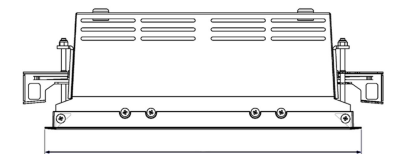

ORION II 2000, 930 (BBBL), MEDIUM, GREY

- ✓ Pour un plafond à l'aspect net et discret
- ✓ Fait pivoter le faisceau lumineux jusqu'à 30° dans n'importe quelle direction
- ✓ Disponible en blanc, noir et gris

TECHNICAL SPECIFICATION

Product Code	300-531-30
Colour	Grey
Control	On/off
CRI light colour	930 (BBBL)
Delivered lumen output lm	2 x 1890
Driver	Stand alone, included
EEL	E
Light distribution	Medium
Lightsouce	LED COB
Mains input voltage	220-240 V
Measurements A	280
Measurements B	158
Measurements C	103
Mounting	Recessed
Position	360°/30°
Lifetime	L80 B10, 50.000h
Protection	IP 20, class III
Sawing instructions x	272
Sawing instructions y	150
Start Time	Instant
System power W	2 x 17,2
Unit	mm
Weight	1,5

Spot	Medium	Flood	Wide Flood
16°	28°	40°	65°
m	o	m	o
1.0	0.28	1.0	0.73
2.0	0.56	2.0	1.46
3.0	0.83	3.0	2.18
1.0	0.50	1.0	1.28
2.0	1.00	2.0	2.56
3.0	1.51	3.0	3.84

272 x 150mm