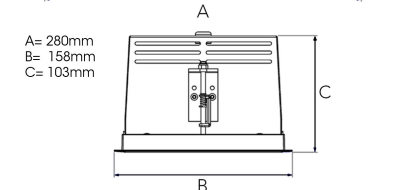

ORION II 2000, 930 (BBBL), MEDIUM, GREY

- ✓ Pour un plafond à l'aspect net et discret
- ✓ Fait pivoter le faisceau lumineux jusqu'à 30° dans n'importe quelle direction
- ✓ Disponible en blanc, noir et gris

TECHNICAL SPECIFICATION

Product Code	300-531-30
Colour	Grey
Control	On/off
CRI light colour	930 (BBBL)
Delivered lumen output lm	2 x 1890
Driver	Stand alone, included
EEL	E
Light distribution	Medium
Lightsouce	LED COB
Mains input voltage	220-240 V
Measurements A	280
Measurements B	158
Measurements C	103
Mounting	Recessed
Position	360°/30°
Lifetime	L80 B10, 50.000h
Protection	IP 20, class III
Sawing instructions x	272
Sawing instructions y	150
Start Time	Instant
System power W	2 x 17,2
Unit	mm
Weight	1,5

Spot	Medium	Flood	Wide Flood
16°	28°	40°	65°
m	o	m	o
1.0	0.28	1.0	0.73
2.0	0.56	2.0	1.46
3.0	0.83	3.0	2.18
1.0	0.50	1.0	1.28
2.0	1.00	2.0	2.56
3.0	1.51	3.0	3.84

272 x 150mm