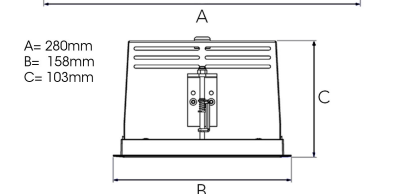

ORION II 2000, 930 (BBBL), FRAME, MEDIUM W/ GLASS, WHITE

ITAB

- ✓ Pour un plafond à l'aspect net et discret
- ✓ Fait pivoter le faisceau lumineux jusqu'à 30° dans n'importe quelle direction
- ✓ Disponible en blanc, noir et gris

TECHNICAL SPECIFICATION

Product Code	300-531-10
Colour	White
Control	On/off
CRI light colour	930 (BBBL)
Delivered lumen output lm	2 x 1689
Driver	Stand alone, included
EEL	E
Light distribution	Medium
Lightsource	LED COB
Mains input voltage	220-240 V
Measurements A	280
Measurements B	158
Measurements C	103
Mounting	Recessed
Position	360°/30°
Lifetime	L80 B10, 50.000h
Protection	IP 20, class III
Sawing instructions x	272
Sawing instructions y	150
Start Time	Instant
System power W	2 x 12,5
Unit	mm
Weight	1,5

A= 280mm
B= 158mm
C= 103mm

Spot	16°	Medium	28°	Flood	40°	Wide Flood	65°	
	m	ø	m	ø	m	ø	m	ø
1.0	0.28	1.0	0.50	1.0	0.73	1.0	1.28	
2.0	0.56	2.0	1.00	2.0	1.46	2.0	2.56	
3.0	0.83	3.0	1.51	3.0	2.18	3.0	3.84	

272 x 150mm