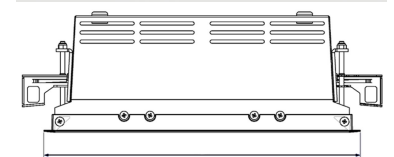

ORION II 2000, 930 (BBBL), FRAME, MEDIUM W/ GLASS, WHITE

ITAB

- ✓ Pour un plafond à l'aspect net et discret
- ✓ Fait pivoter le faisceau lumineux jusqu'à 30° dans n'importe quelle direction
- ✓ Disponible en blanc, noir et gris

TECHNICAL SPECIFICATION

Product Code	300-531-10
Colour	White
Control	On/off
CRI light colour	930 (BBBL)
Delivered lumen output lm	2 x 1689
Driver	Stand alone, included
EEL	E
Light distribution	Medium
Lightsource	LED COB
Mains input voltage	220-240 V
Measurements A	280
Measurements B	158
Measurements C	103
Mounting	Recessed
Position	360°/30°
Lifetime	L80 B10, 50.000h
Protection	IP 20, class III
Sawing instructions x	272
Sawing instructions y	150
Start Time	Instant
System power W	2 x 12,5
Unit	mm
Weight	1,5

A= 280mm
B= 158mm
C= 103mm

Spot	16°	Medium	28°	Flood	40°	Wide Flood	65°	
	m	ø	m	ø	m	ø	m	ø
1.0	0.28	1.0	0.50	1.0	0.73	1.0	1.28	
2.0	0.56	2.0	1.00	2.0	1.46	2.0	2.56	
3.0	0.83	3.0	1.51	3.0	2.18	3.0	3.84	

272 x 150mm