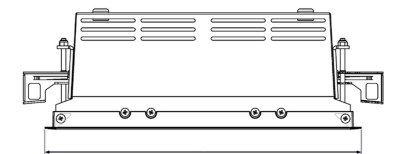

ORION II 1500, 930 (BBBL), MEDIUM, GREY

- ✓ Pour un plafond à l'aspect net et discret
- ✓ Fait pivoter le faisceau lumineux jusqu'à 30° dans n'importe quelle direction
- ✓ Disponible en blanc, noir et gris

TECHNICAL SPECIFICATION

Product Code	300-522-30
Colour	Grey
Control	On/off
CRI light colour	930 (BBBL)
Delivered lumen output lm	2 x 1400
Driver	Stand alone, included
EEL	E
Light distribution	Medium
Lightsource	LED COB
Mains input voltage	220-240 V
Measurements A	280
Measurements B	158
Measurements C	103
Mounting	Recessed
Position	360°/30°
Lifetime	L80 B10, 50.000h
Protection	IP 20, class III
Sawing instructions x	272
Sawing instructions y	150
Start Time	Instant
System power W	2 x 12
Unit	mm
Weight	1,5

Spot	Medium	Flood	Wide Flood
16°	28°	40°	65°
m	o	m	o
1.0	0.28	1.0	0.73
2.0	0.56	2.0	1.46
3.0	0.83	3.0	2.18
1.0	0.50	1.0	1.28
2.0	1.00	2.0	2.56
3.0	1.51	3.0	3.84

272 x 150mm