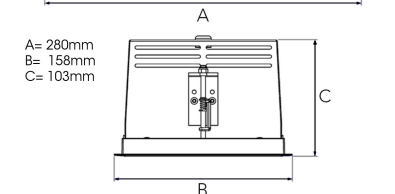

ORION II 1500, 930 (BBBL), MEDIUM, GREY

- ✓ Pour un plafond à l'aspect net et discret
- ✓ Fait pivoter le faisceau lumineux jusqu'à 30° dans n'importe quelle direction
- ✓ Disponible en blanc, noir et gris

TECHNICAL SPECIFICATION

Product Code	300-522-30
Colour	Grey
Control	On/off
CRI light colour	930 (BBBL)
Delivered lumen output lm	2 x 1400
Driver	Stand alone, included
EEL	E
Light distribution	Medium
Lightsource	LED COB
Mains input voltage	220-240 V
Measurements A	280
Measurements B	158
Measurements C	103
Mounting	Recessed
Position	360°/30°
Lifetime	L80 B10, 50.000h
Protection	IP 20, class III
Sawing instructions x	272
Sawing instructions y	150
Start Time	Instant
System power W	2 x 12
Unit	mm
Weight	1,5

Spot	Medium	Flood	Wide Flood
16°	28°	40°	65°
m	o	m	o
1.0	0.28	1.0	0.73
2.0	0.56	2.0	1.46
3.0	0.83	3.0	2.18
1.0	0.50	1.0	1.28
2.0	1.00	2.0	2.56
3.0	1.51	3.0	3.84

272 x 150mm