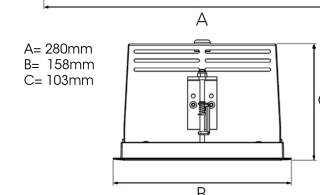

ORION II 1500, 930 (BBBL), MEDIUM, BLACK

ITAB

- ✓ Pour un plafond à l'aspect net et discret
- ✓ Fait pivoter le faisceau lumineux jusqu'à 30° dans n'importe quelle direction
- ✓ Disponible en blanc, noir et gris

TECHNICAL SPECIFICATION

Product Code	300-522-20
Colour	Black
Control	On/off
CRI light colour	930 (BBBL)
Delivered lumen output lm	2 x 1400
Driver	Stand alone, included
EEL	E
Light distribution	Medium
Lightsource	LED COB
Mains input voltage	220-240 V
Measurements A	280
Measurements B	158
Measurements C	103
Mounting	Recessed
Position	360°/30°
Lifetime	L80 B10, 50.000h
Protection	IP 20, class III
Sawing instructions x	272
Sawing instructions y	150
Start Time	Instant
System power W	2 x 12
Unit	mm
Weight	1,5

Spot	Medium	Flood	Wide Flood
16°	28°	40°	65°
m	o	m	o
1.0	0.28	1.0	0.73
2.0	0.56	2.0	1.46
3.0	0.83	3.0	2.18
1.0	0.50	1.0	1.28
2.0	1.00	2.0	2.56
3.0	1.51	3.0	3.84

272 x 150mm