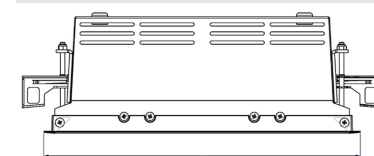

ORION II 1500, 930 (BBBL), MEDIUM, BLACK

ITAB

- ✓ Pour un plafond à l'aspect net et discret
- ✓ Fait pivoter le faisceau lumineux jusqu'à 30° dans n'importe quelle direction
- ✓ Disponible en blanc, noir et gris

TECHNICAL SPECIFICATION

Product Code	300-522-20
Colour	Black
Control	On/off
CRI light colour	930 (BBBL)
Delivered lumen output lm	2 x 1400
Driver	Stand alone, included
EEL	E
Light distribution	Medium
Lightsource	LED COB
Mains input voltage	220-240 V
Measurements A	280
Measurements B	158
Measurements C	103
Mounting	Recessed
Position	360°/30°
Lifetime	L80 B10, 50.000h
Protection	IP 20, class III
Sawing instructions x	272
Sawing instructions y	150
Start Time	Instant
System power W	2 x 12
Unit	mm
Weight	1,5

Spot	Medium	Flood	Wide Flood
16°	28°	40°	65°
m	o	m	o
1.0	0.28	1.0	0.73
2.0	0.56	2.0	1.46
3.0	0.83	3.0	2.18
1.0	0.50	1.0	1.28
2.0	1.00	2.0	2.56
3.0	1.51	3.0	3.84

272 x 150mm