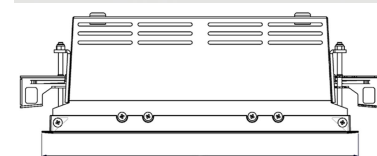

ORION II 1500, 930 (BBBL), MEDIUM, WHITE

ITAB

- ✓ Pour un plafond à l'aspect net et discret
- ✓ Fait pivoter le faisceau lumineux jusqu'à 30° dans n'importe quelle direction
- ✓ Disponible en blanc, noir et gris

TECHNICAL SPECIFICATION

Product Code	300-522-10
Colour	White
Control	On/off
CRI light colour	930 (BBBL)
Delivered lumen output lm	2 x 1300
Driver	Stand alone, included
EEL	E
Light distribution	Medium
Lightsouce	LED COB
Mains input voltage	220-240V
Measurements A	280
Measurements B	158
Measurements C	103
Mounting	Recessed
Position	360°/30°
Lifetime	L80 B10 50.000h
Protection	IP 20, class III
Sawing instructions unit	mm
Sawing instructions x	272
Sawing instructions y	150
Start Time	Instant
System power W	2 x 9,4
Unit	mm
Weight	1,5

Spot	Medium	Flood	Wide Flood
16°	28°	40°	65°
m	o	m	o
1.0	0.28	1.0	0.73
2.0	0.56	2.0	1.46
3.0	0.83	3.0	2.18
	3.0		3.0
	1.51		3.84

272 x 150mm