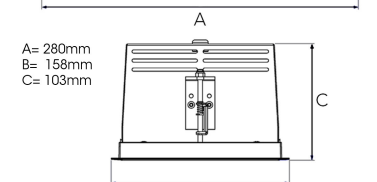

ORION II 1500, 930 (BBBL), MEDIUM, WHITE

ITAB

- ✓ Pour un plafond à l'aspect net et discret
- ✓ Fait pivoter le faisceau lumineux jusqu'à 30° dans n'importe quelle direction
- ✓ Disponible en blanc, noir et gris

TECHNICAL SPECIFICATION

Product Code	300-522-10
Colour	White
Control	On/off
CRI light colour	930 (BBBL)
Delivered lumen output lm	2 x 1300
Driver	Stand alone, included
EEL	E
Light distribution	Medium
Lightsouce	LED COB
Mains input voltage	220-240V
Measurements A	280
Measurements B	158
Measurements C	103
Mounting	Recessed
Position	360°/30°
Lifetime	L80 B10 50.000h
Protection	IP 20, class III
Sawing instructions unit	mm
Sawing instructions x	272
Sawing instructions y	150
Start Time	Instant
System power W	2 x 9,4
Unit	mm
Weight	1,5

Spot	Medium	Flood	Wide Flood
16°	28°	40°	65°
m	o	m	o
1.0	0.28	1.0	0.73
2.0	0.56	2.0	1.46
3.0	0.83	3.0	2.18
	3.0		3.0
	1.51		3.84

272 x 150mm