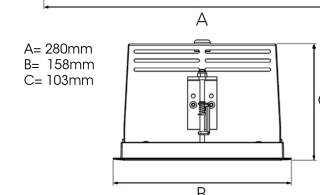

ORION II 2500, 930 (BBBL), MEDIUM, BLACK

ITAB

- ✓ Pour un plafond à l'aspect net et discret
- ✓ Fait pivoter le faisceau lumineux jusqu'à 30° dans n'importe quelle direction
- ✓ Disponible en blanc, noir et gris

TECHNICAL SPECIFICATION

Product Code	300-561-20
Colour	Black
Control	On/off
CRI light colour	930 (BBBL)
Delivered lumen output lm	2400
Driver	Stand alone, included
EEL	E
Light distribution	Medium
Lightsource	LED COB
Mains input voltage	220-240 V
Measurements A	165
Measurements B	158
Measurements C	103
Mounting	Recessed
Position	360°/30°
Lifetime	L80 B10, 50.000h
Protection	IP 20, class III
Sawing instructions x	157
Sawing instructions y	150
Start Time	Instant
System power W	23
Unit	mm
Weight	0,9

Spot	Medium	Flood	Wide Flood
16°	28°	40°	65°
m	o	m	o
1.0	0.28	1.0	0.73
2.0	0.56	2.0	1.46
3.0	0.83	3.0	2.18
1.0	0.50	1.0	1.28
2.0	1.00	2.0	2.56
3.0	1.51	3.0	3.84

272 x 150mm