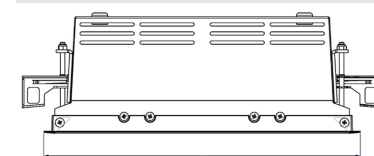

ORION II 2500, 930 (BBBL), MEDIUM, BLACK

ITAB

- ✓ Pour un plafond à l'aspect net et discret
- ✓ Fait pivoter le faisceau lumineux jusqu'à 30° dans n'importe quelle direction
- ✓ Disponible en blanc, noir et gris

TECHNICAL SPECIFICATION

Product Code	300-561-20
Colour	Black
Control	On/off
CRI light colour	930 (BBBL)
Delivered lumen output lm	2400
Driver	Stand alone, included
EEL	E
Light distribution	Medium
Lightsource	LED COB
Mains input voltage	220-240 V
Measurements A	165
Measurements B	158
Measurements C	103
Mounting	Recessed
Position	360°/30°
Lifetime	L80 B10, 50.000h
Protection	IP 20, class III
Sawing instructions x	157
Sawing instructions y	150
Start Time	Instant
System power W	23
Unit	mm
Weight	0,9

Spot	Medium	Flood	Wide Flood
16°	28°	40°	65°
m	o	m	o
1.0	0.28	1.0	0.73
2.0	0.56	2.0	1.46
3.0	0.83	3.0	2.18
1.0	0.50	1.0	1.28
2.0	1.00	2.0	2.56
3.0	1.51	3.0	3.84

272 x 150mm