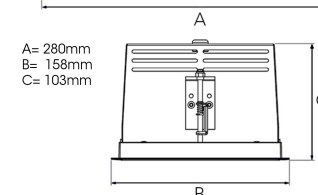

ORION II 2000, 930 (BBBL), MEDIUM, BLACK

ITAB

- ✓ Pour un plafond à l'aspect net et discret
- ✓ Fait pivoter le faisceau lumineux jusqu'à 30° dans n'importe quelle direction
- ✓ Disponible en blanc, noir et gris

TECHNICAL SPECIFICATION

Product Code	300-513-20
Colour	Black
Control	On/off
CRI light colour	930 (BBBL)
Delivered lumen output lm	1890
Driver	Stand alone, included
EEL	E
Light distribution	Medium
Lightsource	LED COB
Mains input voltage	220-240 V
Measurements A	165
Measurements B	158
Measurements C	103
Mounting	Recessed
Position	360°/30°
Lifetime	L80 B10, 50.000h
Protection	IP 20, class III
Sawing instructions x	157
Sawing instructions y	150
Start Time	Instant
System power W	17
Unit	mm
Weight	0,9

A= 280mm
B= 158mm
C= 103mm

Spot	Medium	Flood	Wide Flood
16°	28°	40°	65°
m	o	m	o
1.0	0.28	1.0	0.73
2.0	0.56	2.0	1.46
3.0	0.83	3.0	2.18
1.0	0.50	1.0	1.28
2.0	1.00	2.0	2.56
3.0	1.51	3.0	3.84

272 x 150mm