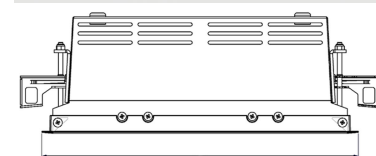

ORION II 2000, 930 (BBBL), MEDIUM, BLACK

ITAB

- ✓ Pour un plafond à l'aspect net et discret
- ✓ Fait pivoter le faisceau lumineux jusqu'à 30° dans n'importe quelle direction
- ✓ Disponible en blanc, noir et gris

TECHNICAL SPECIFICATION

Product Code	300-513-20
Colour	Black
Control	On/off
CRI light colour	930 (BBBL)
Delivered lumen output lm	1890
Driver	Stand alone, included
EEL	E
Light distribution	Medium
Lightsource	LED COB
Mains input voltage	220-240 V
Measurements A	165
Measurements B	158
Measurements C	103
Mounting	Recessed
Position	360°/30°
Lifetime	L80 B10, 50.000h
Protection	IP 20, class III
Sawing instructions x	157
Sawing instructions y	150
Start Time	Instant
System power W	17
Unit	mm
Weight	0,9

A= 280mm
B= 158mm
C= 103mm

Spot	Medium	Flood	Wide Flood
16°	28°	40°	65°
m	o	m	o
1.0	0.28	1.0	0.73
2.0	0.56	2.0	1.46
3.0	0.83	3.0	2.18
1.0	0.50	1.0	1.28
2.0	1.00	2.0	2.56
3.0	1.51	3.0	3.84

272 x 150mm