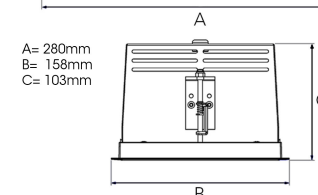

ORION II 2000, 930 (BBBL), FLOOD, GREY

ITAB

- ✓ Pour un plafond à l'aspect net et discret
- ✓ Fait pivoter le faisceau lumineux jusqu'à 30° dans n'importe quelle direction
- ✓ Disponible en blanc, noir et gris

TECHNICAL SPECIFICATION

Product Code	300-532-30
Colour	Grey
Control	On/off
CRI light colour	930 (BBBL)
Delivered lumen output lm	2 x 1890
Driver	Stand alone, included
EEL	E
Light distribution	Flood
Lightsource	LED COB
Mains input voltage	220-240 V
Measurements A	280
Measurements B	158
Measurements C	103
Mounting	Recessed
Position	360°/30°
Lifetime	L80 B10, 50.000h
Protection	IP 20, class III
Sawing instructions x	272
Sawing instructions y	150
Start Time	Instant
System power W	2 x 17,2
Unit	mm
Weight	1,5

Spot	Medium	Flood	Wide Flood
16°	28°	40°	65°
m	o	m	o
1.0	0.28	1.0	0.73
2.0	0.56	2.0	1.46
3.0	0.83	3.0	2.18
1.0	0.50	1.0	1.28
2.0	1.00	2.0	2.56
3.0	1.51	3.0	3.84

272 x 150mm