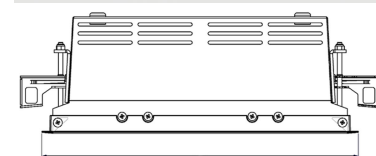

ORION II 2000, 930 (BBBL), FLOOD, GREY

ITAB

- ✓ Pour un plafond à l'aspect net et discret
- ✓ Fait pivoter le faisceau lumineux jusqu'à 30° dans n'importe quelle direction
- ✓ Disponible en blanc, noir et gris

TECHNICAL SPECIFICATION

Product Code	300-532-30
Colour	Grey
Control	On/off
CRI light colour	930 (BBBL)
Delivered lumen output lm	2 x 1890
Driver	Stand alone, included
EEL	E
Light distribution	Flood
Lightsource	LED COB
Mains input voltage	220-240 V
Measurements A	280
Measurements B	158
Measurements C	103
Mounting	Recessed
Position	360°/30°
Lifetime	L80 B10, 50.000h
Protection	IP 20, class III
Sawing instructions x	272
Sawing instructions y	150
Start Time	Instant
System power W	2 x 17,2
Unit	mm
Weight	1,5

Spot	Medium	Flood	Wide Flood
16°	28°	40°	65°
m	o	m	o
1.0	0.28	1.0	0.73
2.0	0.56	2.0	1.46
3.0	0.83	3.0	2.18
1.0	0.50	1.0	1.28
2.0	1.00	2.0	2.56
3.0	1.51	3.0	3.84

272 x 150mm