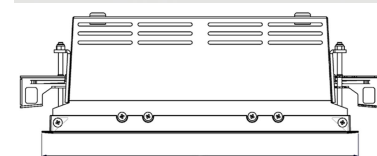

ORION II 2000, 930 (BBBL), FLOOD, WHITE

ITAB

- ✓ Pour un plafond à l'aspect net et discret
- ✓ Fait pivoter le faisceau lumineux jusqu'à 30° dans n'importe quelle direction
- ✓ Disponible en blanc, noir et gris

TECHNICAL SPECIFICATION

Product Code	300-532-10
Colour	White
Control	On/off
CRI light colour	930 (BBBL)
Delivered lumen output lm	2 x 1890
Driver	Stand alone, included
EEL	E
Light distribution	Flood
Lightsouce	LED COB
Mains input voltage	220-240 V
Measurements A	280
Measurements B	158
Measurements C	103
Mounting	Recessed
Position	360°/30°
Lifetime	L80 B10, 50.000h
Protection	IP 20, class III
Sawing instructions x	272
Sawing instructions y	150
Start Time	Instant
System power W	2 x 17,2
Unit	mm
Weight	1,5

Spot	Medium	Flood	Wide Flood
16°	28°	40°	65°
m	o	m	o
1.0	0.28	1.0	0.73
2.0	0.56	2.0	1.46
3.0	0.83	3.0	2.18
1.0	0.50	1.0	1.28
2.0	1.00	2.0	2.56
3.0	1.51	3.0	3.84

272 x 150mm