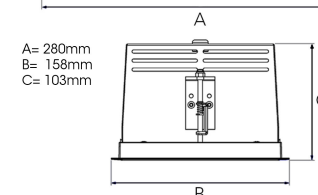

ORION II 2000, 930 (BBBL), FLOOD, WHITE

ITAB

- ✓ Pour un plafond à l'aspect net et discret
- ✓ Fait pivoter le faisceau lumineux jusqu'à 30° dans n'importe quelle direction
- ✓ Disponible en blanc, noir et gris

TECHNICAL SPECIFICATION

Product Code	300-532-10
Colour	White
Control	On/off
CRI light colour	930 (BBBL)
Delivered lumen output lm	2 x 1890
Driver	Stand alone, included
EEL	E
Light distribution	Flood
Lightsouce	LED COB
Mains input voltage	220-240 V
Measurements A	280
Measurements B	158
Measurements C	103
Mounting	Recessed
Position	360°/30°
Lifetime	L80 B10, 50.000h
Protection	IP 20, class III
Sawing instructions x	272
Sawing instructions y	150
Start Time	Instant
System power W	2 x 17,2
Unit	mm
Weight	1,5

Spot	Medium	Flood	Wide Flood
16°	28°	40°	65°
m	o	m	o
1.0	0.28	1.0	0.73
2.0	0.56	2.0	1.46
3.0	0.83	3.0	2.18
1.0	0.50	1.0	1.28
2.0	1.00	2.0	2.56
3.0	1.51	3.0	3.84

272 x 150mm