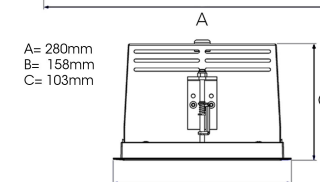

# ORION II 1500, 930 (BBBL), FLOOD, GREY

ITAB

- ✓ Pour un plafond à l'aspect net et discret
- ✓ Fait pivoter le faisceau lumineux jusqu'à 30° dans n'importe quelle direction
- ✓ Disponible en blanc, noir et gris

## TECHNICAL SPECIFICATION

Product Code	300-523-30
Colour	Grey
Control	On/off
CRI light colour	930 (BBBL)
Delivered lumen output lm	2 x 1400
Driver	Stand alone, included
EEL	E
Light distribution	Flood
Lightsouce	LED COB
Mains input voltage	220-240 V
Measurements A	280
Measurements B	158
Measurements C	103
Mounting	Recessed
Position	360°/30°
Lifetime	L80 B10, 50.000h
Protection	IP 20, class III
Sawing instructions x	272
Sawing instructions y	150
Start Time	Instant
System power W	2 x 12
Unit	mm
Weight	1,5

A= 280mm  
B= 158mm  
C= 103mm

Spot	Medium	Flood	Wide Flood
16°	28°	40°	65°
m	o	m	o
1.0	0.28	1.0	0.73
2.0	0.56	2.0	1.46
3.0	0.83	3.0	2.18
1.0	0.50	1.0	1.28
2.0	1.00	2.0	2.56
3.0	1.51	3.0	3.84

272 x 150mm