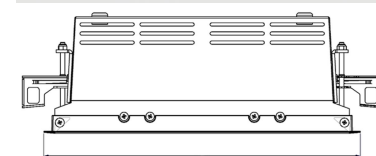

# ORION II 1500, 930 (BBBL), FLOOD, GREY

ITAB

- ✓ Pour un plafond à l'aspect net et discret
- ✓ Fait pivoter le faisceau lumineux jusqu'à 30° dans n'importe quelle direction
- ✓ Disponible en blanc, noir et gris

## TECHNICAL SPECIFICATION

Product Code	300-523-30
Colour	Grey
Control	On/off
CRI light colour	930 (BBBL)
Delivered lumen output lm	2 x 1400
Driver	Stand alone, included
EEL	E
Light distribution	Flood
Lightsouce	LED COB
Mains input voltage	220-240 V
Measurements A	280
Measurements B	158
Measurements C	103
Mounting	Recessed
Position	360°/30°
Lifetime	L80 B10, 50.000h
Protection	IP 20, class III
Sawing instructions x	272
Sawing instructions y	150
Start Time	Instant
System power W	2 x 12
Unit	mm
Weight	1,5

A= 280mm  
B= 158mm  
C= 103mm

Spot	Medium	Flood	Wide Flood
16°	28°	40°	65°
m	o	m	o
1.0	0.28	1.0	0.73
2.0	0.56	2.0	1.46
3.0	0.83	3.0	2.18
1.0	0.50	1.0	1.28
2.0	1.00	2.0	2.56
3.0	1.51	3.0	3.84

272 x 150mm