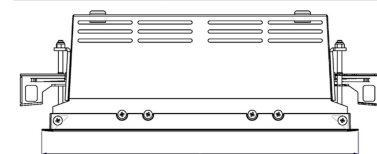

ORION II 1500, 930 (BBBL), FLOOD, BLACK

ITAB

- ✓ Pour un plafond à l'aspect net et discret
- ✓ Fait pivoter le faisceau lumineux jusqu'à 30° dans n'importe quelle direction
- ✓ Disponible en blanc, noir et gris

TECHNICAL SPECIFICATION

Product Code	300-523-20
Colour	Black
Control	On/off
CRI light colour	930 (BBBL)
Delivered lumen output lm	2 x 1400
Driver	Stand alone, included
EEL	E
Light distribution	Flood
Lightsource	LED COB
Mains input voltage	220-240 V
Measurements A	280
Measurements B	158
Measurements C	103
Mounting	Recessed
Position	360°/30°
Lifetime	L80 B10, 50.000h
Protection	IP 20, class III
Sawing instructions x	272
Sawing instructions y	150
Start Time	Instant
System power W	2 x 12
Unit	mm
Weight	1,5

Spot	Medium	Flood	Wide Flood
16°	28°	40°	65°
m	o	m	o
1.0	0.28	1.0	0.73
2.0	0.56	2.0	1.46
3.0	0.83	3.0	2.18
1.0	0.50	1.0	1.28
2.0	1.00	2.0	2.56
3.0	1.51	3.0	3.84

272 x 150mm