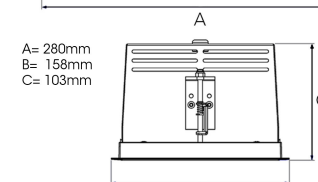

ORION II 1500, 930 (BBBL), FLOOD, BLACK

ITAB

- ✓ Pour un plafond à l'aspect net et discret
- ✓ Fait pivoter le faisceau lumineux jusqu'à 30° dans n'importe quelle direction
- ✓ Disponible en blanc, noir et gris

TECHNICAL SPECIFICATION

Product Code	300-523-20
Colour	Black
Control	On/off
CRI light colour	930 (BBBL)
Delivered lumen output lm	2 x 1400
Driver	Stand alone, included
EEL	E
Light distribution	Flood
Lightsource	LED COB
Mains input voltage	220-240 V
Measurements A	280
Measurements B	158
Measurements C	103
Mounting	Recessed
Position	360°/30°
Lifetime	L80 B10, 50.000h
Protection	IP 20, class III
Sawing instructions x	272
Sawing instructions y	150
Start Time	Instant
System power W	2 x 12
Unit	mm
Weight	1,5

Spot	Medium	Flood	Wide Flood
16°	28°	40°	65°
m	o	m	o
1.0	0.28	1.0	0.73
2.0	0.56	2.0	1.46
3.0	0.83	3.0	2.18
1.0	0.50	1.0	1.28
2.0	1.00	2.0	2.56
3.0	1.51	3.0	3.84

272 x 150mm