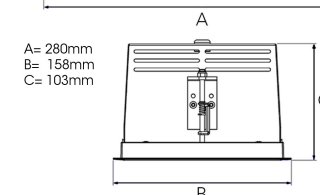

ORION II 1500, 930 (BBBL), FLOOD, WHITE

ITAB

- ✓ Pour un plafond à l'aspect net et discret
- ✓ Fait pivoter le faisceau lumineux jusqu'à 30° dans n'importe quelle direction
- ✓ Disponible en blanc, noir et gris

TECHNICAL SPECIFICATION

Product Code	300-523-10
Colour	White
Control	On/off
CRI light colour	930 (BBBL)
Delivered lumen output lm	2 x 1300
Driver	Stand alone, included
EEL	E
Light distribution	Flood
Lightsource	LED COB
Mains input voltage	220-240V
Measurements A	280
Measurements B	158
Measurements C	103
Mounting	Recessed
Position	360°/30°
Lifetime	L80 B10 50.000h
Protection	IP 20, class III
Sawing instructions unit	mm
Sawing instructions x	272
Sawing instructions y	150
Start Time	Instant
System power W	2 x 9,4
Unit	mm
Weight	1,5

A= 280mm
B= 158mm
C= 103mm

Spot	Medium	Flood	Wide Flood
16°	28°	40°	65°
m	o	m	o
1.0	0.28	1.0	0.73
2.0	0.56	2.0	1.46
3.0	0.83	3.0	2.18
	1.0	1.0	1.28
	2.0	2.0	2.56
	3.0	3.0	3.84

272 x 150mm