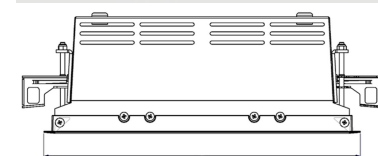

ORION II 1500, 930 (BBBL), FLOOD, WHITE

ITAB

- ✓ Pour un plafond à l'aspect net et discret
- ✓ Fait pivoter le faisceau lumineux jusqu'à 30° dans n'importe quelle direction
- ✓ Disponible en blanc, noir et gris

TECHNICAL SPECIFICATION

Product Code	300-523-10
Colour	White
Control	On/off
CRI light colour	930 (BBBL)
Delivered lumen output lm	2 x 1300
Driver	Stand alone, included
EEL	E
Light distribution	Flood
Lightsource	LED COB
Mains input voltage	220-240V
Measurements A	280
Measurements B	158
Measurements C	103
Mounting	Recessed
Position	360°/30°
Lifetime	L80 B10 50.000h
Protection	IP 20, class III
Sawing instructions unit	mm
Sawing instructions x	272
Sawing instructions y	150
Start Time	Instant
System power W	2 x 9,4
Unit	mm
Weight	1,5

A= 280mm
B= 158mm
C= 103mm

Spot	Medium	Flood	Wide Flood
16°	28°	40°	65°
m	o	m	o
1.0	0.28	1.0	0.73
2.0	0.56	2.0	1.46
3.0	0.83	3.0	2.18
	1.0	1.0	1.28
	2.0	2.0	2.56
	3.0	3.0	3.84

272 x 150mm