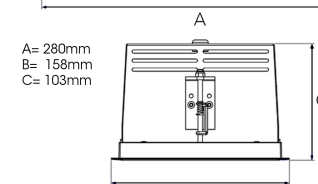

ORION II 2500, 930 (BBBL), FLOOD, GREY

ITAB

- ✓ Pour un plafond à l'aspect net et discret
- ✓ Fait pivoter le faisceau lumineux jusqu'à 30° dans n'importe quelle direction
- ✓ Disponible en blanc, noir et gris

TECHNICAL SPECIFICATION

Product Code	300-562-30
Colour	Grey
Control	On/off
CRI light colour	930 (BBBL)
Delivered lumen output lm	2400
Driver	Stand alone, included
EEL	E
Light distribution	Flood
Lightsouce	LED COB
Mains input voltage	220-240 V
Measurements A	165
Measurements B	158
Measurements C	103
Mounting	Recessed
Position	360°/30°
Lifetime	L80 B10, 50.000h
Protection	IP 20, class III
Sawing instructions x	157
Sawing instructions y	150
Start Time	Instant
System power W	23
Unit	mm
Weight	0,9

A= 280mm
B= 158mm
C= 103mm

Spot	Medium	Flood	Wide Flood
16°	28°	40°	65°
m	o	m	o
1.0	0.28	1.0	0.73
2.0	0.56	2.0	1.46
3.0	0.83	3.0	2.18
1.0	0.50	1.0	1.28
2.0	1.00	2.0	2.56
3.0	1.51	3.0	3.84

272 x 150mm