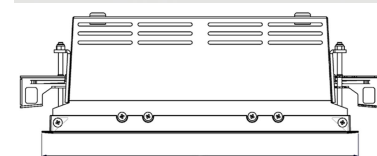

ORION II 2500, 930 (BBBL), FLOOD, GREY

ITAB

- ✓ Pour un plafond à l'aspect net et discret
- ✓ Fait pivoter le faisceau lumineux jusqu'à 30° dans n'importe quelle direction
- ✓ Disponible en blanc, noir et gris

TECHNICAL SPECIFICATION

Product Code	300-562-30
Colour	Grey
Control	On/off
CRI light colour	930 (BBBL)
Delivered lumen output lm	2400
Driver	Stand alone, included
EEL	E
Light distribution	Flood
Lightsouce	LED COB
Mains input voltage	220-240 V
Measurements A	165
Measurements B	158
Measurements C	103
Mounting	Recessed
Position	360°/30°
Lifetime	L80 B10, 50.000h
Protection	IP 20, class III
Sawing instructions x	157
Sawing instructions y	150
Start Time	Instant
System power W	23
Unit	mm
Weight	0,9

A= 280mm
B= 158mm
C= 103mm

Spot	Medium	Flood	Wide Flood
16°	28°	40°	65°
m	o	m	o
1.0	0.28	1.0	0.73
2.0	0.56	2.0	1.46
3.0	0.83	3.0	2.18
1.0	0.50	1.0	1.28
2.0	1.00	2.0	2.56
3.0	1.51	3.0	3.84

272 x 150mm