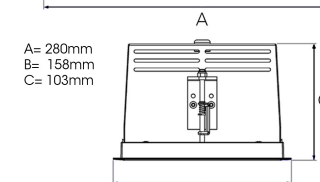

ORION II 2500, 930 (BBBL), FLOOD, WHITE

ITAB

- ✓ Pour un plafond à l'aspect net et discret
- ✓ Fait pivoter le faisceau lumineux jusqu'à 30° dans n'importe quelle direction
- ✓ Disponible en blanc, noir et gris

TECHNICAL SPECIFICATION

Product Code	300-562-10
Colour	White
Control	On/off
CRI light colour	930 (BBBL)
Delivered lumen output lm	2400
Driver	Stand alone, included
EEL	E
Light distribution	Flood
Lightsource	LED COB
Mains input voltage	220-240 V
Measurements A	165
Measurements B	158
Measurements C	103
Mounting	Recessed
Position	360°/30°
Lifetime	L80 B10, 50.000h
Protection	IP 20, class III
Sawing instructions x	157
Sawing instructions y	150
Start Time	Instant
System power W	23
Unit	mm
Weight	0,9

A= 280mm
B= 158mm
C= 103mm

Spot	Medium	Flood	Wide Flood
16°	28°	40°	65°
m	o	m	o
1.0	0.28	1.0	0.73
2.0	0.56	2.0	1.46
3.0	0.83	3.0	2.18
1.0	0.50	1.0	1.28
2.0	1.00	2.0	2.56
3.0	1.51	3.0	3.84

272 x 150mm