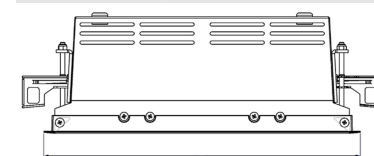

ORION II 2500, 930 (BBBL), FLOOD, WHITE

ITAB

- ✓ Pour un plafond à l'aspect net et discret
- ✓ Fait pivoter le faisceau lumineux jusqu'à 30° dans n'importe quelle direction
- ✓ Disponible en blanc, noir et gris

TECHNICAL SPECIFICATION

Product Code	300-562-10
Colour	White
Control	On/off
CRI light colour	930 (BBBL)
Delivered lumen output lm	2400
Driver	Stand alone, included
EEL	E
Light distribution	Flood
Lightsource	LED COB
Mains input voltage	220-240 V
Measurements A	165
Measurements B	158
Measurements C	103
Mounting	Recessed
Position	360°/30°
Lifetime	L80 B10, 50.000h
Protection	IP 20, class III
Sawing instructions x	157
Sawing instructions y	150
Start Time	Instant
System power W	23
Unit	mm
Weight	0,9

A= 280mm
B= 158mm
C= 103mm

Spot	Medium	Flood	Wide Flood
16°	28°	40°	65°
m	o	m	o
1.0	0.28	1.0	0.73
2.0	0.56	2.0	1.46
3.0	0.83	3.0	2.18
1.0	0.50	1.0	1.28
2.0	1.00	2.0	2.56
3.0	1.51	3.0	3.84

272 x 150mm