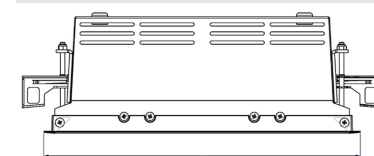

ORION II 2000, 930 (BBBL), FLOOD, BLACK

ITAB

- ✓ Pour un plafond à l'aspect net et discret
- ✓ Fait pivoter le faisceau lumineux jusqu'à 30° dans n'importe quelle direction
- ✓ Disponible en blanc, noir et gris

TECHNICAL SPECIFICATION

Product Code	300-514-20
Colour	Black
Control	On/off
CRI light colour	930 (BBBL)
Delivered lumen output lm	1890
Driver	Stand alone, included
EEL	E
Light distribution	Flood
Lightsource	LED COB
Mains input voltage	220-240 V
Measurements A	165
Measurements B	158
Measurements C	103
Mounting	Recessed
Position	360°/30°
Lifetime	L80 B10, 50.000h
Protection	IP 20, class III
Sawing instructions x	157
Sawing instructions y	150
Start Time	Instant
System power W	17
Unit	mm
Weight	0,9

Spot	Medium	Flood	Wide Flood
16°	28°	40°	65°
m	o	m	o
1.0	0.28	1.0	0.73
2.0	0.56	2.0	1.46
3.0	0.83	3.0	2.18
1.0	0.50	1.0	1.28
2.0	1.00	2.0	2.56
3.0	1.51	3.0	3.84

272 x 150mm