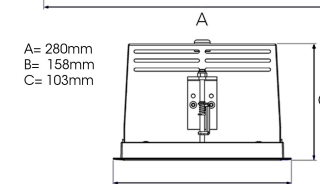

ORION II 2000, 930 (BBBL), FLOOD, BLACK

ITAB

- ✓ Pour un plafond à l'aspect net et discret
- ✓ Fait pivoter le faisceau lumineux jusqu'à 30° dans n'importe quelle direction
- ✓ Disponible en blanc, noir et gris

TECHNICAL SPECIFICATION

Product Code	300-514-20
Colour	Black
Control	On/off
CRI light colour	930 (BBBL)
Delivered lumen output lm	1890
Driver	Stand alone, included
EEL	E
Light distribution	Flood
Lightsource	LED COB
Mains input voltage	220-240 V
Measurements A	165
Measurements B	158
Measurements C	103
Mounting	Recessed
Position	360°/30°
Lifetime	L80 B10, 50.000h
Protection	IP 20, class III
Sawing instructions x	157
Sawing instructions y	150
Start Time	Instant
System power W	17
Unit	mm
Weight	0,9

Spot	Medium	Flood	Wide Flood
16°	28°	40°	65°
m	o	m	o
1.0	0.28	1.0	0.73
2.0	0.56	2.0	1.46
3.0	0.83	3.0	2.18
1.0	0.50	1.0	1.28
2.0	1.00	2.0	2.56
3.0	1.51	3.0	3.84

272 x 150mm