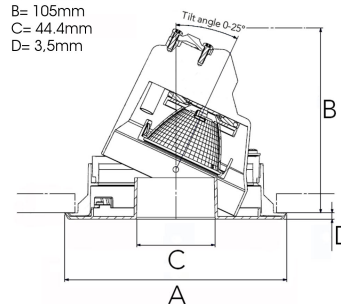

RAY 1000, 930 (BBBL), SPOT, GREY

ITAB

- ✓ Pour un plafond à l'aspect net et discret
- ✓ Installation sans outil
- ✓ Disponible en blanc, noir et gris

TECHNICAL SPECIFICATION

Product Code	317-500-30
Colour	Grey
Control	On/off
CRI light colour	930 (BBBL)
Delivered lumen output lm	1000
Driver	Included
EEL	E
Light distribution	Spot
Lightsource	LED COB
Mains input voltage	220-240 V
Measurements A	126
Measurements B	105
Measurements C	44,4
Measurements D	3,5
Mounting	Recessed
Position	360°/20°
Lifetime	L80 B10, 50.000h
Protection	IP 20, class III
Sawing instructions diameter	114
Start Time	Instant
System power W	16
Unit	mm
Weight	0.4

A= 126mm
B= 105mm
C= 44.4mm
D= 3,5mm

Spot		Medium	
m	°	m	°
1.0	0.23	1.0	0.48
2.0	0.46	2.0	0.95
3.0	0.69	3.0	1.43

114mm