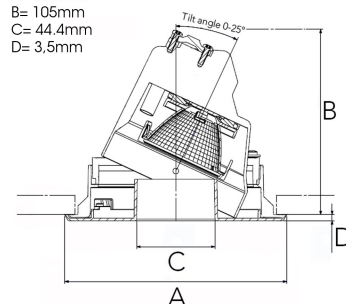

# RAY 1000, 930 (BBBL), SPOT W/ GLASS, BLACK

ITAB

- ✓ Pour un plafond à l'aspect net et discret
- ✓ Installation sans outil
- ✓ Disponible en blanc, noir et gris

## TECHNICAL SPECIFICATION

Product Code	317-540-20
Colour	Black
Control	On/off
CRI light colour	930 (BBBL)
Delivered lumen output lm	1000
Driver	Included
EEL	E
Light distribution	Spot
Lightsource	LED COB
Mains input voltage	220-240 V
Measurements A	126
Measurements B	105
Measurements C	44,4
Measurements D	3,5
Mounting	Recessed
Position	360°/20°
Lifetime	L80 B10, 50.000h
Protection	IP 20, class III
Sawing instructions diameter	114
Start Time	Instant
System power W	16
Unit	mm
Weight	0.4

A= 126mm  
B= 105mm  
C= 44.4mm  
D= 3.5mm

Spot		Medium	
m	13° ø	m	27° ø
1.0	0.23	1.0	0.48
2.0	0.46	2.0	0.95
3.0	0.69	3.0	1.43

114mm