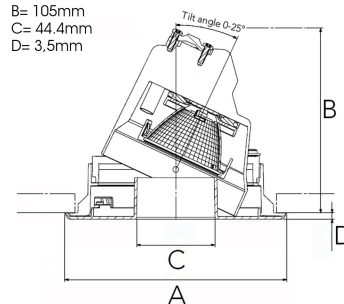

RAY 1000, 930 (BBBL), SPOT, WHITE

ITAB

- ✓ Pour un plafond à l'aspect net et discret
- ✓ Installation sans outil
- ✓ Disponible en blanc, noir et gris

TECHNICAL SPECIFICATION

Product Code	317-500-10
Colour	White
Control	On/off
CRI light colour	930 (BBBL)
Delivered lumen output lm	1000
Driver	Included
EEL	E
Light distribution	Spot
Lightsource	LED COB
Mains input voltage	220-240 V
Measurements A	126
Measurements B	105
Measurements C	44,4
Measurements D	3,5
Mounting	Recessed
Position	360°/20°
Lifetime	L80 B10, 50.000h
Protection	IP 20, class III
Sawing instructions diameter	114
Start Time	Instant
System power W	16
Unit	mm
Weight	0.4

A= 126mm
B= 105mm
C= 44.4mm
D= 3.5mm

Spot		Medium	
m	°	m	°
1.0	0.23	1.0	0.48
2.0	0.46	2.0	0.95
3.0	0.69	3.0	1.43

114mm