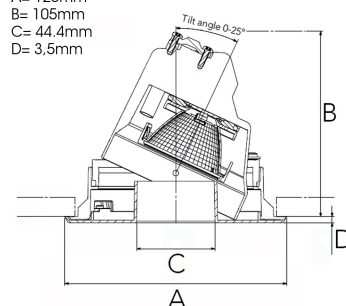

RAY 1000, 930 (BBBL), MEDIUM W/ GLASS, GREY

ITAB

- ✓ Pour un plafond à l'aspect net et discret
- ✓ Installation sans outil
- ✓ Disponible en blanc, noir et gris

TECHNICAL SPECIFICATION

Product Code	317-541-30
Colour	Grey
Control	On/off
CRI light colour	930 (BBBL)
Delivered lumen output lm	1000
Driver	Included
EEL	E
Light distribution	Medium
Lightsource	LED COB
Mains input voltage	220-240 V
Measurements A	126
Measurements B	105
Measurements C	44,4
Measurements D	3,5
Mounting	Recessed
Position	360°/20°
Lifetime	L80 B10, 50.000h
Protection	IP 20, class III
Sawing instructions diameter	114
Start Time	Instant
System power W	16
Unit	mm
Weight	0.4

A= 126mm
B= 105mm
C= 44.4mm
D= 3.5mm

Spot		Medium	
m	13° ø	m	27° ø
1.0	0.23	1.0	0.48
2.0	0.46	2.0	0.95
3.0	0.69	3.0	1.43

114mm