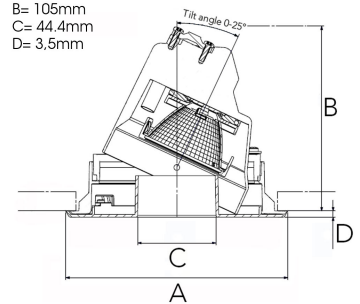

RAY 1000, 930 (BBBL), MEDIUM, BLACK

ITAB

- ✓ Pour un plafond à l'aspect net et discret
- ✓ Installation sans outil
- ✓ Disponible en blanc, noir et gris

TECHNICAL SPECIFICATION

Product Code	317-501-20
Colour	Black
Control	On/off
CRI light colour	930 (BBBL)
Delivered lumen output lm	1000
Driver	Included
EEL	E
Light distribution	Medium
Lightsource	LED COB
Mains input voltage	220-240 V
Measurements A	126
Measurements B	105
Measurements C	44,4
Measurements D	3,5
Mounting	Recessed
Position	360°/20°
Lifetime	L80 B10, 50.000h
Protection	IP 20, class III
Sawing instructions diameter	114
Start Time	Instant
System power W	16
Unit	mm
Weight	0.4

A= 126mm
B= 105mm
C= 44.4mm
D= 3.5mm

Spot			Medium		
m	o	13°	m	o	27°
1.0	0.23		1.0	0.48	
2.0	0.46		2.0	0.95	
3.0	0.69		3.0	1.43	

114mm