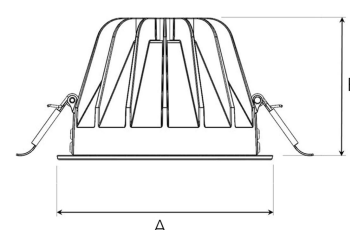

TITAN L 5000, 930 (BBBL), WIDE FLOOD W/ GLASS, GREY

ITAB

- ✓ Pour un plafond à l'aspect net et discret
- ✓ Lumière confortable, peu éblouissante
- ✓ Disponible en différentes tailles et puissances lumineuses
- ✓ Installation sans outil
- ✓ Disponible en blanc, noir et gris

TECHNICAL SPECIFICATION

Product Code	292-553-30
Colour	Grey
Control	On/off
CRI light colour	930 (BBBL)
Delivered lumen output lm	4584
Driver	Stand alone, included
EEL	E
Light distribution	Wide flood
Lightsource	LED COB
Mains input voltage	220-240 V
Measurements A	160
Measurements B	106
Mounting	Recessed
Position	Fixed
Lifetime	L80 B10, 50.000h
Protection	IP 20, class III
Sawing instructions diameter	150
Start Time	Instant
System power W	37,9
Unit	mm
Weight	0,85

A= 160mm, B= 106mm

Spot	14°		26°		37°		55°	
	m	ø	m	ø	m	ø	m	ø
1.0	0.24		1.0	0.47	1.0	0.68	1.0	1.05
2.0	0.48		2.0	0.94	2.0	1.35	2.0	2.10
3.0	0.72		3.0	1.41	3.0	2.03	3.0	3.15

150mm