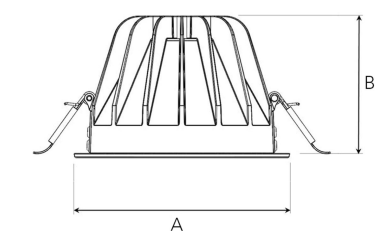

TITAN L 5000, 930 (BBBL), SPOT W/ GLASS, WHITE

ITAB

- ✓ Pour un plafond à l'aspect net et discret
- ✓ Lumière confortable, peu éblouissante
- ✓ Disponible en différentes tailles et puissances lumineuses
- ✓ Installation sans outil
- ✓ Disponible en blanc, noir et gris

A= 160mm, B= 106mm

Spot	14°	Medium	26°	Flood	37°	Wide Flood	55°
m	o	m	o	m	o	m	o
1.0	0.24	1.0	0.47	1.0	0.68	1.0	1.05
2.0	0.48	2.0	0.94	2.0	1.35	2.0	2.10
3.0	0.72	3.0	1.41	3.0	2.03	3.0	3.15

150mm

TECHNICAL SPECIFICATION

Product Code	292-546-10
Colour	White
Control	On/off
CRI light colour	930 (BBBL)
Delivered lumen output lm	4584
Driver	Stand alone, included
EEI	E
Light distribution	Spot
Lightsource	LED COB
Mains input voltage	220-240 V
Measurements A	160
Measurements B	106
Mounting	Recessed
Position	Fixed
Lifetime	L80 B10, 50.000h
Protection	IP 20, class III
Sawing instructions diameter	150
Start Time	Instant
System power W	37,9
Unit	mm
Weight	0,85