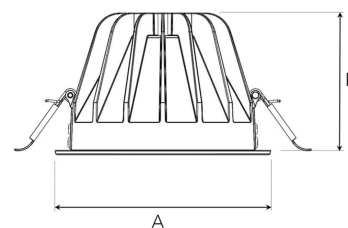

TITAN L 5000, 930 (BBBL), FLOOD W/ GLASS, GREY

ITAB

- ✓ Pour un plafond à l'aspect net et discret
- ✓ Lumière confortable, peu éblouissante
- ✓ Disponible en différentes tailles et puissances lumineuses
- ✓ Installation sans outil
- ✓ Disponible en blanc, noir et gris

TECHNICAL SPECIFICATION

| | |
|------------------------------|-----------------------|
| Product Code | 292-552-30 |
| Colour | Grey |
| Control | On/off |
| CRI light colour | 930 (BBBL) |
| Delivered lumen output lm | 4584 |
| Driver | Stand alone, included |
| EEI | E |
| Light distribution | Flood |
| Lightsource | LED COB |
| Mains input voltage | 220-240 V |
| Measurements A | 160 |
| Measurements B | 106 |
| Mounting | Recessed |
| Position | Fixed |
| Lifetime | L80 B10, 50.000h |
| Protection | IP 20, class III |
| Sawing instructions diameter | 150 |
| Start Time | Instant |
| System power W | 37,9 |
| Unit | mm |
| Weight | 0,85 |

A= 160mm, B= 106mm

| Spot | 14° | Medium | 26° | Flood | 37° | Wide Flood | 55° |
|------|------|--------|------|-------|------|------------|------|
| m | o | m | o | m | o | m | o |
| 1.0 | 0.24 | 1.0 | 0.47 | 1.0 | 0.68 | 1.0 | 1.05 |
| 2.0 | 0.48 | 2.0 | 0.94 | 2.0 | 1.35 | 2.0 | 2.10 |
| 3.0 | 0.72 | 3.0 | 1.41 | 3.0 | 2.03 | 3.0 | 3.15 |

150mm