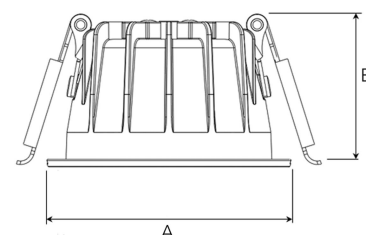

TITAN MICRO 1200, 930 (BBBL), MEDIUM, GREY

ITAB

- ✓ Pour un plafond à l'aspect net et discret
- ✓ Disponible en différentes tailles et puissances lumineuses
- ✓ Installation sans outil
- ✓ Disponible en blanc, noir et gris

TECHNICAL SPECIFICATION

| | |
|------------------------------|-----------------------|
| Product Code | 328-501-30 |
| Colour | Grey |
| Control | On/off |
| CRI light colour | 930 (BBBL) |
| Delivered lumen output lm | 1150 |
| Driver | Stand alone, included |
| EEL | E |
| Light distribution | Medium |
| Lightsource | LED COB |
| Mains input voltage | 220-240 V |
| Measurements A | 71 |
| Measurements B | 42 |
| Mounting | Recessed |
| Position | Fixed |
| Lifetime | L80 B10, 50.000h |
| Protection | IP 20, class III |
| Sawing instructions diameter | 64 |
| Start Time | Instant |
| System power W | 11 |
| Unit | mm |
| Weight | 0,2 |

A= 71mm, B= 42mm

| Spot | Medium | Flood | Wide Flood |
|------|--------|-------|------------|
| 15° | 27° | 36° | 56° |
| m | o | m | o |
| 1.0 | 0.26 | 1.0 | 0.47 |
| 2.0 | 0.53 | 2.0 | 0.95 |
| 3.0 | 0.79 | 3.0 | 1.42 |
| 1.0 | 0.65 | 1.0 | 1.06 |
| 2.0 | 1.30 | 2.0 | 2.12 |
| 3.0 | 1.95 | 3.0 | 3.18 |

64mm