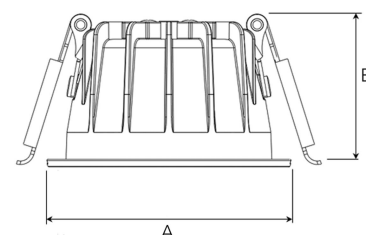

TITAN MICRO 1200, 930 (BBBL), MEDIUM, WHITE

ITAB

- ✓ Pour un plafond à l'aspect net et discret
- ✓ Disponible en différentes tailles et puissances lumineuses
- ✓ Installation sans outil
- ✓ Disponible en blanc, noir et gris

TECHNICAL SPECIFICATION

Product Code	328-501-10
Colour	White
Control	On/off
CRI light colour	930 (BBBL)
Delivered lumen output lm	1150
Driver	Stand alone, included
EEL	E
Light distribution	Medium
Lightsource	LED COB
Mains input voltage	220-240 V
Measurements A	71
Measurements B	42
Mounting	Recessed
Position	Fixed
Lifetime	L80 B10, 50.000h
Protection	IP 20, class III
Sawing instructions diameter	64
Start Time	Instant
System power W	11
Unit	mm
Weight	0,2

A= 71mm, B= 42mm

Spot	Medium	Flood	Wide Flood
15°	27°	36°	56°
m	ø	m	ø
1.0	0.26	1.0	0.47
2.0	0.53	2.0	0.95
3.0	0.79	3.0	1.42
1.0	0.65	1.0	1.06
2.0	1.30	2.0	2.12
3.0	1.95	3.0	3.18

64mm