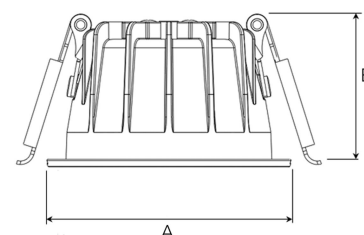

TITAN MICRO 1200, 930 (BBBL), WIDE FLOOD, GREY ITAB

- ✓ Pour un plafond à l'aspect net et discret
- ✓ Disponible en différentes tailles et puissances lumineuses
- ✓ Installation sans outil
- ✓ Disponible en blanc, noir et gris

TECHNICAL SPECIFICATION

Product Code	328-503-30
Colour	Grey
Control	On/off
CRI light colour	930 (BBBL)
Delivered lumen output lm	1150
Driver	Stand alone, included
EEL	E
Light distribution	Wide flood
Lightsource	LED COB
Mains input voltage	220-240 V
Measurements A	71
Measurements B	42
Mounting	Recessed
Position	Fixed
Lifetime	L80 B10, 50.000h
Protection	IP 20, class III
Sawing instructions diameter	64
Start Time	Instant
System power W	11
Unit	mm
Weight	0,2

A= 71mm, B= 42mm

Spot	Medium	Flood	Wide Flood
15°	27°	36°	56°
m	m	m	m
1.0 0.26	1.0 0.47	1.0 0.65	1.0 1.06
2.0 0.53	2.0 0.95	2.0 1.30	2.0 2.12
3.0 0.79	3.0 1.42	3.0 1.95	3.0 3.18

64mm