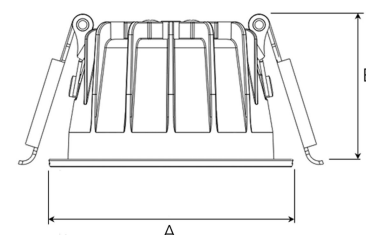

# TITAN MICRO 1200, 930 (BBBL), WIDE FLOOD, BLACK

ITAB

- ✓ Pour un plafond à l'aspect net et discret
- ✓ Disponible en différentes tailles et puissances lumineuses
- ✓ Installation sans outil
- ✓ Disponible en blanc, noir et gris

## TECHNICAL SPECIFICATION

Product Code	328-503-20
Colour	Black
Control	On/off
CRI light colour	930 (BBBL)
Delivered lumen output lm	1150
Driver	Stand alone, included
EEL	E
Light distribution	Wide flood
Lightsource	LED COB
Mains input voltage	220-240 V
Measurements A	71
Measurements B	42
Mounting	Recessed
Position	Fixed
Lifetime	L80 B10, 50.000h
Protection	IP 20, class III
Sawing instructions diameter	64
Start Time	Instant
System power W	11
Unit	mm
Weight	0,2

A= 71mm, B= 42mm

Spot	Medium	Flood	Wide Flood
15°	27°	36°	56°
m	o	m	o
1.0	0.26	1.0	0.47
2.0	0.53	2.0	0.95
3.0	0.79	3.0	1.42
		1.0	0.65
		2.0	1.30
		3.0	1.95
		1.0	1.06
		2.0	2.12
		3.0	3.18

64mm