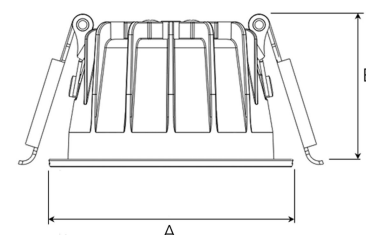

TITAN MICRO 1200, 930 (BBBL), WIDE FLOOD, WHITE

ITAB

- ✓ Pour un plafond à l'aspect net et discret
- ✓ Disponible en différentes tailles et puissances lumineuses
- ✓ Installation sans outil
- ✓ Disponible en blanc, noir et gris

TECHNICAL SPECIFICATION

Product Code	328-503-10
Colour	White
Control	On/off
CRI light colour	930 (BBBL)
Delivered lumen output lm	1150
Driver	Stand alone, included
EEL	E
Light distribution	Wide flood
Lightsource	LED COB
Mains input voltage	220-240 V
Measurements A	71
Measurements B	42
Mounting	Recessed
Position	Fixed
Lifetime	L80 B10, 50.000h
Protection	IP 20, class III
Sawing instructions diameter	64
Start Time	Instant
System power W	11
Unit	mm
Weight	0,2

A= 71mm, B= 42mm

Spot	Medium	Flood	Wide Flood
15°	27°	36°	56°
m	o	m	o
1.0	0.26	1.0	0.47
2.0	0.53	2.0	0.95
3.0	0.79	3.0	1.42
		1.0	0.65
		2.0	1.30
		3.0	1.95
		1.0	1.06
		2.0	2.12
		3.0	3.18

64mm