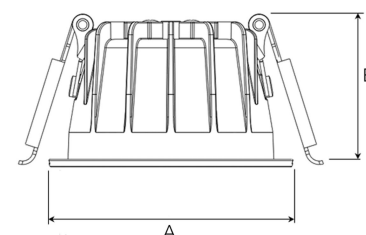

TITAN MICRO 1200, 930 (BBBL), SPOT, GREY

ITAB

- ✓ Pour un plafond à l'aspect net et discret
- ✓ Disponible en différentes tailles et puissances lumineuses
- ✓ Installation sans outil
- ✓ Disponible en blanc, noir et gris

TECHNICAL SPECIFICATION

Product Code	328-500-30
Colour	Grey
Control	On/off
CRI light colour	930 (BBBL)
Delivered lumen output lm	1150
Driver	Stand alone, included
EEL	E
Light distribution	Spot
Lightsources	LED COB
Mains input voltage	220-240 V
Measurements A	71
Measurements B	42
Mounting	Recessed
Position	Fixed
Lifetime	L80 B10, 50.000h
Protection	IP 20, class III
Sawing instructions diameter	64
Start Time	Instant
System power W	11
Unit	mm
Weight	0,2

A= 71mm, B= 42mm

Spot	Medium	Flood	Wide Flood
15°	27°	36°	56°
m	ø	m	ø
1.0	0.26	1.0	0.47
2.0	0.53	2.0	0.95
3.0	0.79	3.0	1.42
		1.0	0.65
		2.0	1.30
		3.0	1.95
		1.0	1.06
		2.0	2.12
		3.0	3.18

64mm