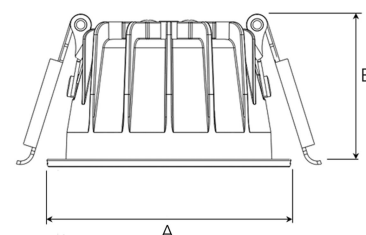

TITAN MICRO 1200, 930 (BBBL), SPOT, BLACK

ITAB

- ✓ Pour un plafond à l'aspect net et discret
- ✓ Disponible en différentes tailles et puissances lumineuses
- ✓ Installation sans outil
- ✓ Disponible en blanc, noir et gris

TECHNICAL SPECIFICATION

Product Code	328-500-20
Colour	Black
Control	On/off
CRI light colour	930 (BBBL)
Delivered lumen output lm	1150
Driver	Stand alone, included
EEL	E
Light distribution	Spot
Lightsource	LED COB
Mains input voltage	220-240 V
Measurements A	71
Measurements B	42
Mounting	Recessed
Position	Fixed
Lifetime	L80 B10, 50.000h
Protection	IP 20, class III
Sawing instructions diameter	64
Start Time	Instant
System power W	11
Unit	mm
Weight	0,2

A= 71mm, B= 42mm

Spot	Medium	Flood	Wide Flood
15°	27°	36°	56°
m	ø	m	ø
1.0	0.26	1.0	0.47
2.0	0.53	2.0	0.95
3.0	0.79	3.0	1.42
1.0	0.65	1.0	1.06
2.0	1.30	2.0	2.12
3.0	1.95	3.0	3.18

64mm