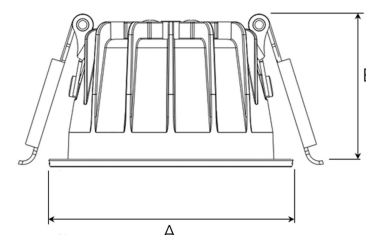

# TITAN MICRO 1200, 930 (BBBL), SPOT, WHITE

ITAB

- ✓ Pour un plafond à l'aspect net et discret
- ✓ Disponible en différentes tailles et puissances lumineuses
- ✓ Installation sans outil
- ✓ Disponible en blanc, noir et gris

## TECHNICAL SPECIFICATION

Product Code	328-500-10
Colour	White
Control	On/off
CRI light colour	930 (BBBL)
Delivered lumen output lm	1150
Driver	Stand alone, included
EEL	E
Light distribution	Spot
Lightsource	LED COB
Mains input voltage	220-240 V
Measurements A	71
Measurements B	42
Mounting	Recessed
Position	Fixed
Lifetime	L80 B10, 50.000h
Protection	IP 20, class III
Sawing instructions diameter	64
Start Time	Instant
System power W	11
Unit	mm
Weight	0,2

A= 71mm, B= 42mm

Spot	Medium	Flood	Wide Flood
15°	27°	36°	56°
m	ø	m	ø
1.0	0.26	1.0	0.47
2.0	0.53	2.0	0.95
3.0	0.79	3.0	1.42
1.0	0.65	1.0	1.06
2.0	1.30	2.0	2.12
3.0	1.95	3.0	3.18

64mm