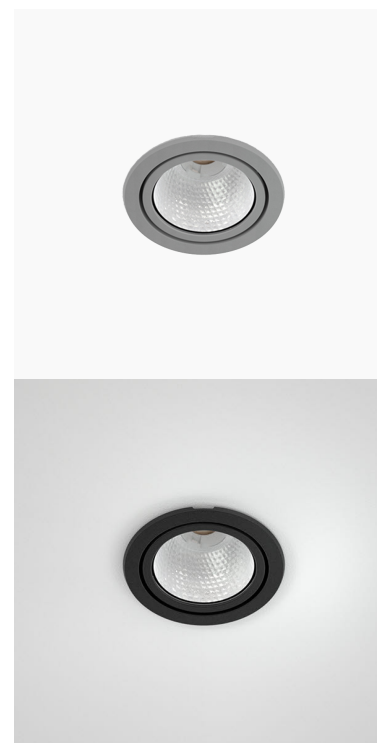

TITAN MICRO 1200, 930 (BBBL), MEDIUM W/ GLASS, BLACK

ITAB

- ✓ Pour un plafond à l'aspect net et discret
- ✓ Disponible en différentes tailles et puissances lumineuses
- ✓ Installation sans outil
- ✓ Disponible en blanc, noir et gris

TECHNICAL SPECIFICATION

Product Code	328-501-20
Colour	Black
Control	On/off
CRI light colour	930 (BBBL)
Delivered lumen output lm	1150
Driver	Stand alone, included
EEL	E
Light distribution	Medium
Lightsource	LED COB
Mains input voltage	220-240 V
Measurements A	71
Measurements B	42
Mounting	Recessed
Position	Fixed
Lifetime	L80 B10, 50.000h
Protection	IP 20, class III
Sawing instructions diameter	64
Start Time	Instant
System power W	11
Unit	mm
Weight	0,2