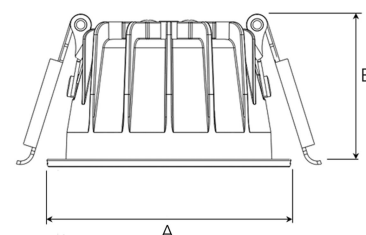

TITAN MICRO 1200, 930 (BBBL), MEDIUM W/ GLASS, BLACK

ITAB

- ✓ Pour un plafond à l'aspect net et discret
- ✓ Disponible en différentes tailles et puissances lumineuses
- ✓ Installation sans outil
- ✓ Disponible en blanc, noir et gris

TECHNICAL SPECIFICATION

Product Code	328-501-20
Colour	Black
Control	On/off
CRI light colour	930 (BBBL)
Delivered lumen output lm	1150
Driver	Stand alone, included
EEL	E
Light distribution	Medium
Lightsource	LED COB
Mains input voltage	220-240 V
Measurements A	71
Measurements B	42
Mounting	Recessed
Position	Fixed
Lifetime	L80 B10, 50.000h
Protection	IP 20, class III
Sawing instructions diameter	64
Start Time	Instant
System power W	11
Unit	mm
Weight	0,2

A= 71mm, B= 42mm

Spot	Medium	Flood	Wide Flood
15°	27°	36°	56°
m	o	m	o
1.0	0.26	1.0	0.47
2.0	0.53	2.0	0.95
3.0	0.79	3.0	1.42
		1.0	0.65
		2.0	1.30
		3.0	1.95
		1.0	1.06
		2.0	2.12
		3.0	3.18

64mm