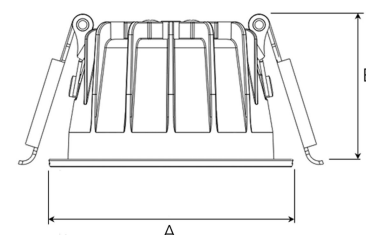

TITAN MICRO 1200, 930 (BBBL), FLOOD, WHITE

ITAB

- ✓ Pour un plafond à l'aspect net et discret
- ✓ Disponible en différentes tailles et puissances lumineuses
- ✓ Installation sans outil
- ✓ Disponible en blanc, noir et gris

TECHNICAL SPECIFICATION

Product Code	328-502-10
Colour	White
Control	On/off
CRI light colour	930 (BBBL)
Delivered lumen output lm	1150
Driver	Stand alone, included
EEL	E
Light distribution	Flood
Lightsource	LED COB
Mains input voltage	220-240 V
Measurements A	71
Measurements B	42
Mounting	Recessed
Position	Fixed
Lifetime	L80 B10, 50.000h
Protection	IP 20, class III
Sawing instructions diameter	64
Start Time	Instant
System power W	11
Unit	mm
Weight	0,2

A= 71mm, B= 42mm

Spot	15°	Medium	27°	Flood	36°	Wide Flood	56°
m	ø	m	ø	m	ø	m	ø
1.0	0.26	1.0	0.47	1.0	0.65	1.0	1.06
2.0	0.53	2.0	0.95	2.0	1.30	2.0	2.12
3.0	0.79	3.0	1.42	3.0	1.95	3.0	3.18

64mm