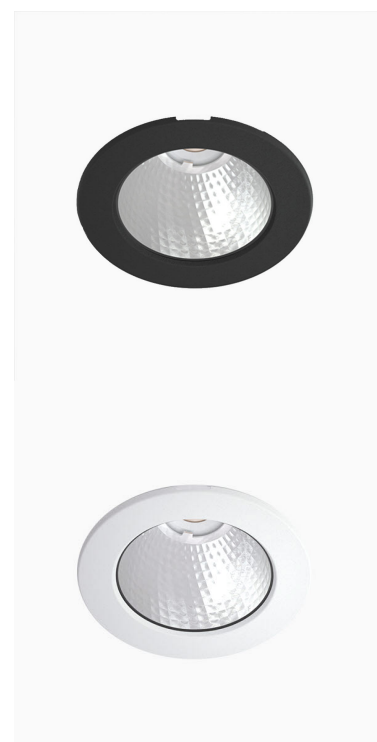

TITAN MINI 1500, 930 (BBBL), WIDE FLOOD W/ GLASS, BLACK

ITAB

- ✓ Pour un plafond à l'aspect net et discret
- ✓ Disponible en différentes tailles et puissances lumineuses
- ✓ Installation sans outil
- ✓ Disponible en blanc, noir et gris

TECHNICAL SPECIFICATION

Product Code	308-503-20
Colour	Black
Control	On/off
CRI light colour	930 (BBBL)
Delivered lumen output lm	1266
Driver	Stand alone, included
EEL	E
Light distribution	Wide flood
Lightsource	LED COB
Mains input voltage	220-240 V
Measurements A	102
Measurements B	65
Mounting	Recessed
Position	Fixed
Lifetime	L80 B10, 50.000h
Protection	IP 20, class III
Sawing instructions diameter	92
Start Time	Instant
System power W	9,3
Unit	mm
Weight	0,28