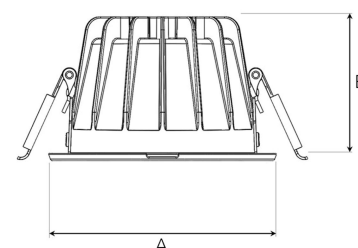

TITAN MINI 1500, 930 (BBBL), WIDE FLOOD W/ GLASS, BLACK

ITAB

- ✓ Pour un plafond à l'aspect net et discret
- ✓ Disponible en différentes tailles et puissances lumineuses
- ✓ Installation sans outil
- ✓ Disponible en blanc, noir et gris

TECHNICAL SPECIFICATION

Product Code	308-503-20
Colour	Black
Control	On/off
CRI light colour	930 (BBBL)
Delivered lumen output lm	1266
Driver	Stand alone, included
EEL	E
Light distribution	Wide flood
Lightsource	LED COB
Mains input voltage	220-240 V
Measurements A	102
Measurements B	65
Mounting	Recessed
Position	Fixed
Lifetime	L80 B10, 50.000h
Protection	IP 20, class III
Sawing instructions diameter	92
Start Time	Instant
System power W	9,3
Unit	mm
Weight	0,28

A= 102mm, B= 65mm

Spot	Medium	Flood	Wide Flood
16°	28°	40°	65°
m	m	m	m
1.0 0.28	1.0 0.50	1.0 0.73	1.0 1.28
2.0 0.56	2.0 1.00	2.0 1.46	2.0 2.56
3.0 0.83	3.0 1.51	3.0 2.18	3.0 3.84

92mm