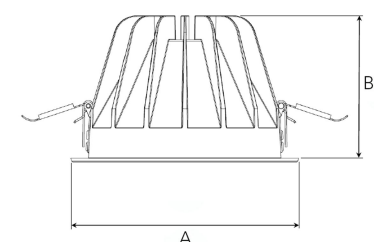

# TITAN XL 3000, 930, WIDE FLOOD W/ GLASS, WHITE

- ✓ Pour un plafond à l'aspect net et discret
- ✓ Lumière confortable, peu éblouissante
- ✓ Disponible en différentes tailles et puissances lumineuses
- ✓ Installation sans outil
- ✓ Disponible en blanc, noir et gris

## TECHNICAL SPECIFICATION

Product Code	284-543-10
Colour	White
Control	On/off
CRI light colour	930 (BBBL)
Delivered lumen output lm	2841
Driver	Stand alone, included
EEL	E
Light distribution	Wide flood
Lightsource	LED COB
Mains input voltage	220-240V
Measurements A	195
Measurements B	122
Mounting	Recessed
Position	Fixed
Lifetime	L80 B10 50.000h
Protection	IP 20, class III
Sawing instructions diameter	178
Sawing instructions unit	mm
Start Time	Instant
System power W	21,6
Unit	mm
Weight	0,85

A= 195mm, B= 122mm

Spot	Medium	Flood	Wide Flood
14°	26°	37°	55°
m	m	m	m
ø	ø	ø	ø
1.0	0.24	0.47	1.05
2.0	0.48	0.94	2.10
3.0	0.72	1.41	3.15

178mm