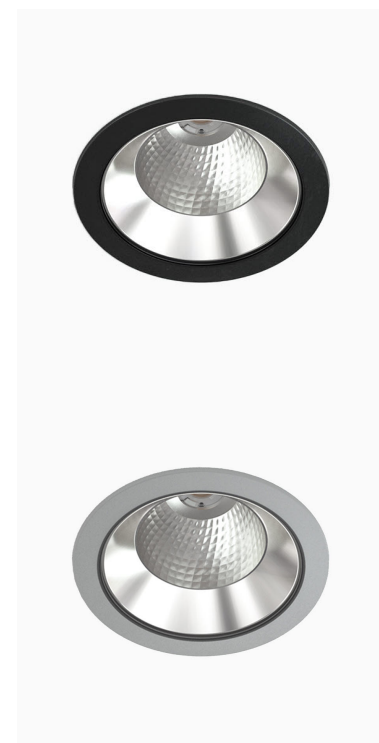

TITAN XL 3000, 930, WIDE FLOOD W/ GLASS, WHITE

- ✓ Pour un plafond à l'aspect net et discret
- ✓ Lumière confortable, peu éblouissante
- ✓ Disponible en différentes tailles et puissances lumineuses
- ✓ Installation sans outil
- ✓ Disponible en blanc, noir et gris

TECHNICAL SPECIFICATION

Product Code	284-543-10
Colour	White
Control	On/off
CRI light colour	930 (BBBL)
Delivered lumen output lm	2841
Driver	Stand alone, included
EEL	E
Light distribution	Wide flood
Lightsource	LED COB
Mains input voltage	220-240V
Measurements A	195
Measurements B	122
Mounting	Recessed
Position	Fixed
Lifetime	L80 B10 50.000h
Protection	IP 20, class III
Sawing instructions diameter	178
Sawing instructions unit	mm
Start Time	Instant
System power W	21,6
Unit	mm
Weight	0,85

A= 195mm, B= 122mm

Spot	Medium	Flood	Wide Flood
14°	26°	37°	55°
m	m	m	m
ø	ø	ø	ø
1.0	0.24	0.47	0.68
2.0	0.48	0.94	1.35
3.0	0.72	1.41	2.03
1.0	0.24	0.68	1.05
2.0	0.48	1.35	2.10
3.0	0.72	2.03	3.15

178mm