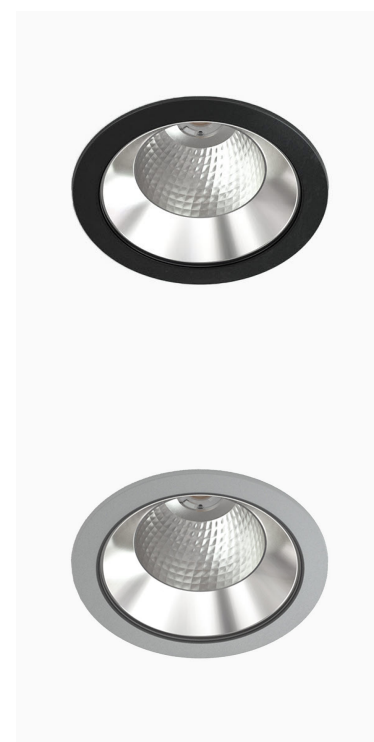

# TITAN XL 3000, 930, WIDE FLOOD W/ GLASS, WHITE

- ✓ Pour un plafond à l'aspect net et discret
- ✓ Lumière confortable, peu éblouissante
- ✓ Disponible en différentes tailles et puissances lumineuses
- ✓ Installation sans outil
- ✓ Disponible en blanc, noir et gris

## TECHNICAL SPECIFICATION

Product Code	284-543-10
Colour	White
Control	On/off
CRI light colour	930 (BBBL)
Delivered lumen output lm	2841
Driver	Stand alone, included
EEL	E
Light distribution	Wide flood
Lightsource	LED COB
Mains input voltage	220-240V
Measurements A	195
Measurements B	122
Mounting	Recessed
Position	Fixed
Lifetime	L80 B10 50.000h
Protection	IP 20, class III
Sawing instructions diameter	178
Sawing instructions unit	mm
Start Time	Instant
System power W	21,6
Unit	mm
Weight	0,85

A= 195mm, B= 122mm

Spot	Medium	Flood	Wide Flood
14°	26°	37°	55°
m	m	m	m
ø	ø	ø	ø
1.0	0.24	0.47	1.05
2.0	0.48	0.94	2.10
3.0	0.72	1.41	3.15

178mm