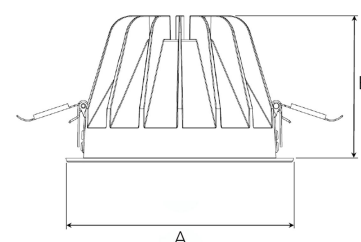

TITAN XL 3000, 930, WIDE FLOOD W/ GLASS, WHITE

- ✓ Pour un plafond à l'aspect net et discret
- ✓ Lumière confortable, peu éblouissante
- ✓ Disponible en différentes tailles et puissances lumineuses
- ✓ Installation sans outil
- ✓ Disponible en blanc, noir et gris

TECHNICAL SPECIFICATION

Product Code	284-543-10
Colour	White
Control	On/off
CRI light colour	930 (BBBL)
Delivered lumen output lm	2841
Driver	Stand alone, included
EEL	E
Light distribution	Wide flood
Lightsource	LED COB
Mains input voltage	220-240V
Measurements A	195
Measurements B	122
Mounting	Recessed
Position	Fixed
Lifetime	L80 B10 50.000h
Protection	IP 20, class III
Sawing instructions diameter	178
Sawing instructions unit	mm
Start Time	Instant
System power W	21,6
Unit	mm
Weight	0,85

A= 195mm, B= 122mm

Spot	Medium	Flood	Wide Flood
14°	26°	37°	55°
m	m	m	m
ø	ø	ø	ø
1.0	0.24	0.47	0.68
2.0	0.48	0.94	1.35
3.0	0.72	1.41	2.03
1.0	0.24	0.68	1.05
2.0	0.48	1.35	2.10
3.0	0.72	2.03	3.15

178mm